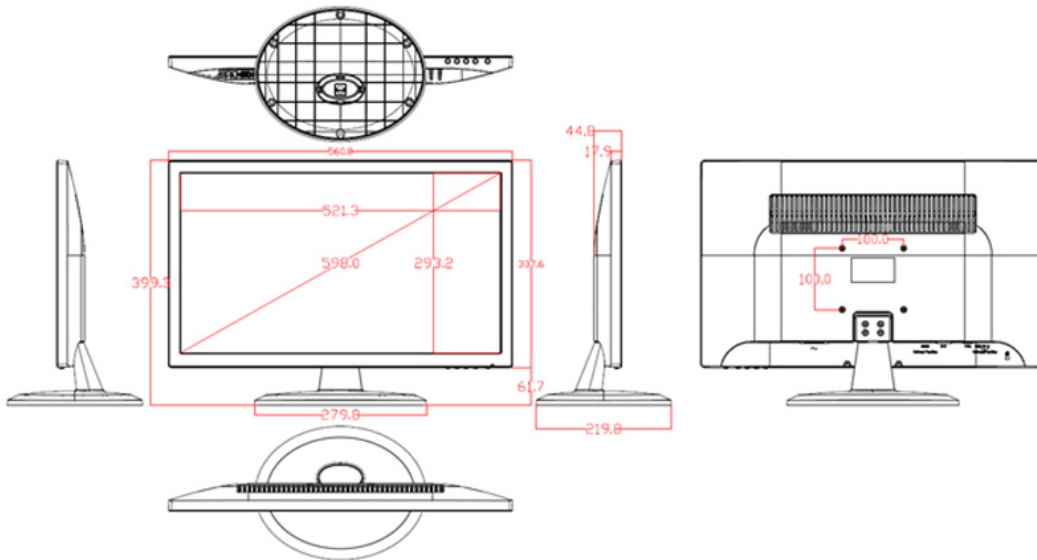

2310120130

DS-D5024FC 23.6 inch Desk Monitor

Desk Monitor

- ✓ LED backlit technology
- ✓ Full HD 1920×1080@60Hz
- ✓ 170°(H)/160°(V)
- ✓ HDMI, VGA, BNC input, BNC output, audio in

Description

The DS-D5024FC 23.6 inch Desk Monitor features LED backlit technology with full HD 1920×1080@60Hz and a wide view angle of 170°(H)/160°(V). The monitor has a multiple interface (HDMI, VGA, BNC input, BNC output, audio in), support analog signal input, and a built-in speaker.

DS-D5024FC 23.6 inch Desk Monitor

The monitor can be used for 24/7 operation and has a VESA stand bracket. It has a green energy feature with the ability to enter standby mode when there is no signal output.

Technical Dimensions

Dimensions (unit: mm)

Specifications

SCREEN SIZE	23.6 INCH
Pixel Pitch	0.2715 mm x 0.2715 mm
Max Resolution	1920 x 1080 @ 60 Hz
Brightness	250 cd/m ²
Contrast	1000: 1
Response Time	5 ms
Color	16.7M
Active Area (H x V)	525.22mm(H) x 297.22mm (V)
Viewing Angle	Horizontal 170°, vertical 160°
Interfaces	HDMI input: 1 VGA input: 1 BNC(in/out): 1 x 1, Out x1 Audio(L/R): In x 1 Out x 1, 3.5 mm mini-jack Headphone: 1
Power Supply	AC 100~240V
Power Consumption	≤30W
Standby Power Consumption	≤ 0.5 W
Loudspeaker	2*2W
Working Temperature	0 to 40 ° C
Working Humidity	10 to 85 %
Storage Temperature	-20 to 55 ° C
Storage Humidity	5 to 95%
Color of Casing	Black
VESA	M4, 100 mm x 100 mm
Dimensions(W*H*D)	561mm x 338mm x 45mm / 561 mm x 339mm x 218.5mm (with base)
Package Dimension (W x H x D)	614mm x 465mm x 109mm
Gross Weight	6Kg
Net Weight	5.1kg