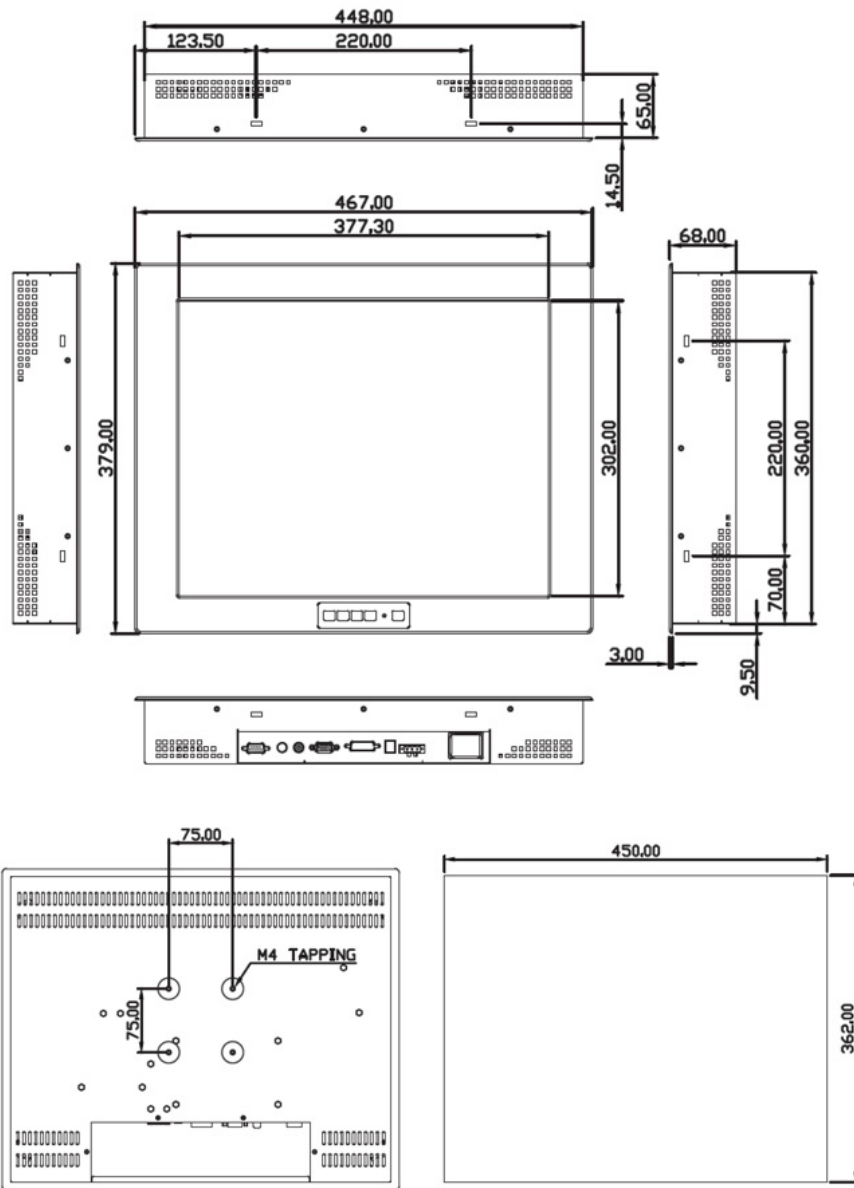

## MarinMON 19" Panel Mount Monitor

Flush Mount Monitor

- ✓ Dimmable 10 -350 nits
- ✓ 19" steel enclosed industrial display
- ✓ IP65 compliant front bezel
- ✓ VESA mount 75 x 75
- ✓ Anti-reflection glass in front for protection
- ✓ Default AC 100~240V input / DC 11~32V input

### Description

The MarinMON 19" Panel Mount Monitor with 1280 x 1024 has a default input of VGA, DVI, RCA, and S-Video. It features a 19 inch steel enclosed industrial display with a IP65 compliant front bezel.

### Technical Dimensions

## LCD

Display Type	19" TFT LCD
Max. Resolution	1280 x 1024
Max. Color	16.7M
Contrast Ratio	1000 : 1
View Angle	170 (H) / 160 (V)
Backlight Lifetime	50,000 hours
Luminance	350 nits