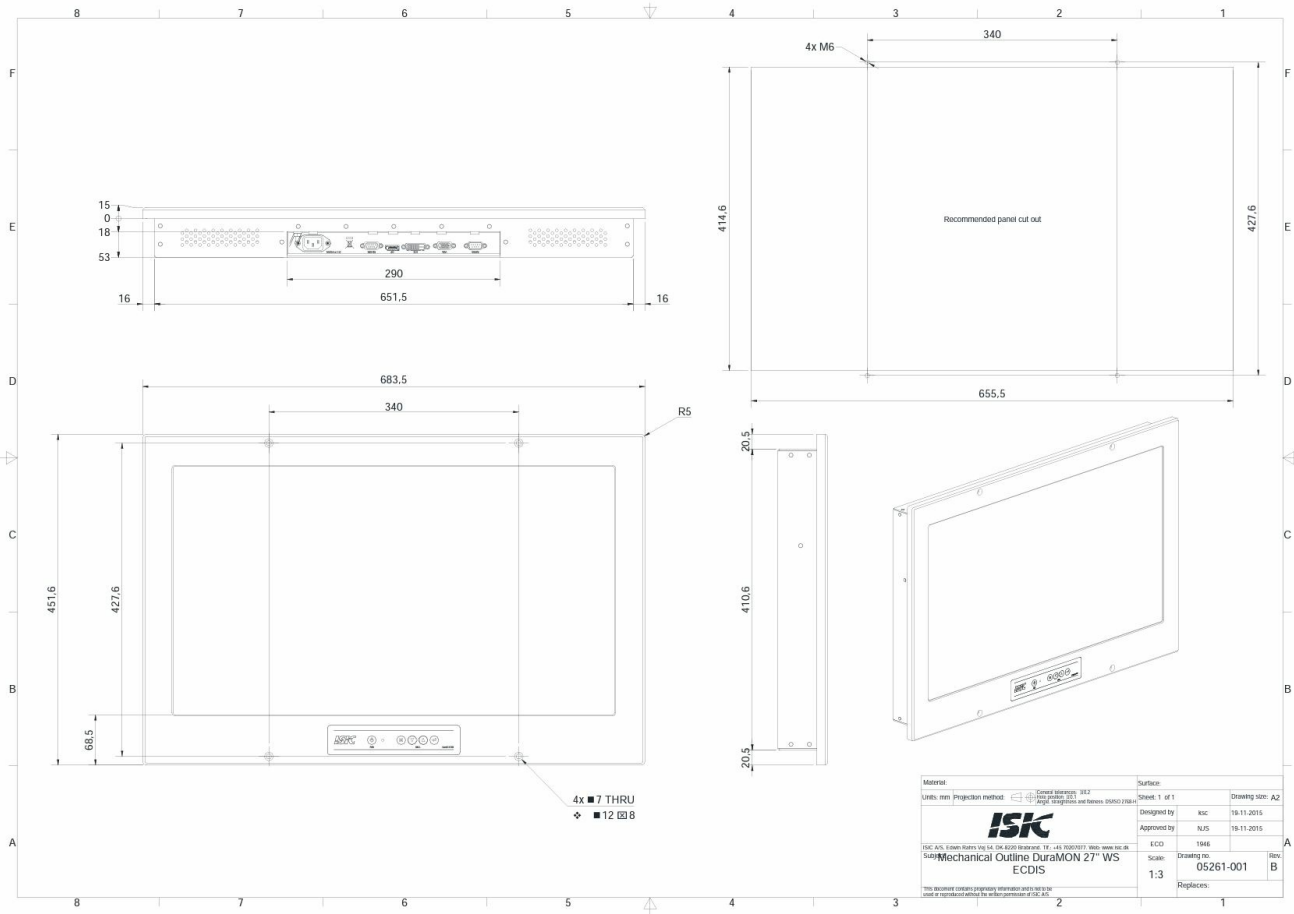

6.12 Mechanical outline DuraMON 27"