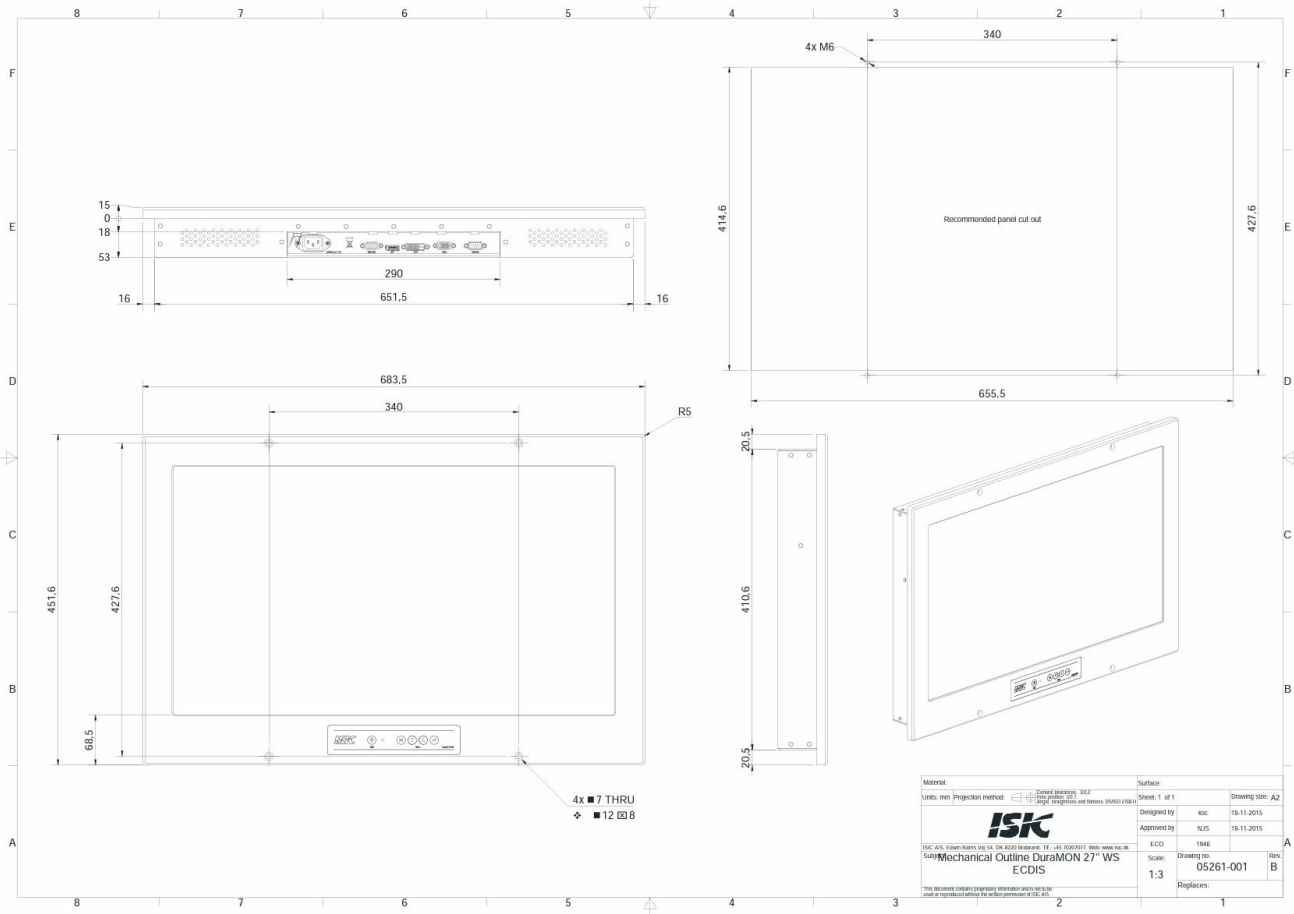

2310102129

DuraMON 27 inch Marine Display

27" Display

- ✓ 27" Wide Screen
- ✓ 1920 x 1080
- ✓ 16:9 format
- ✓ LED backlight
- ✓ Low Power consumption

Description

The DuraMON 27 inch Marine Display is a full HD 16:9 wide screen monitor designed for marine application. It has micro switch keys with backlight and LED backlight dimming from 100% to 0%.

DuraMON 27 inch Marine Display

It has sea water resistant aluminum with black power coating RAL 9005 on the front and rear. Desk, wall, or roof mounting brackets are available. The monitor is compliant with IEC 60945 and IACS E10 with DDC communication for dusk, day, and night.

Technical Dimensions

6.12 Mechanical outline DuraMON 27"

Specifications

GENERAL DISPLAY

Size- Active Area (Aspect)	27" -597.88 x 336.31 (16/9)
Luminance	250 Cd/m2
Contrast	1000:1
Resolution	1920 x 1080
View Angle (L/R/T/B)	89/89/89/89
Materials	Front and Rear: Sea Water Resistant Aluminium w. black power coating RAL 9005
Window	Anti Reflection coated front glass
Protection	IP65 front – IP20 rear (IP 22 with optional rear-cover)

APPROVALS

CE Mark	EN61000-6-2 & EN61000-6-4
Marine	IACS E10 Rev. 5 & IEC 60945 Ed. 4
Type Approvals	DNV, ABS, GL, LR, BV, CCS

PHYSICAL DIMENSIONS

Size	684 (W) x 452 (H) x 68 (D)
Weight	11kg

Accessories

DuraMON Monitor Stand 24” to 27”