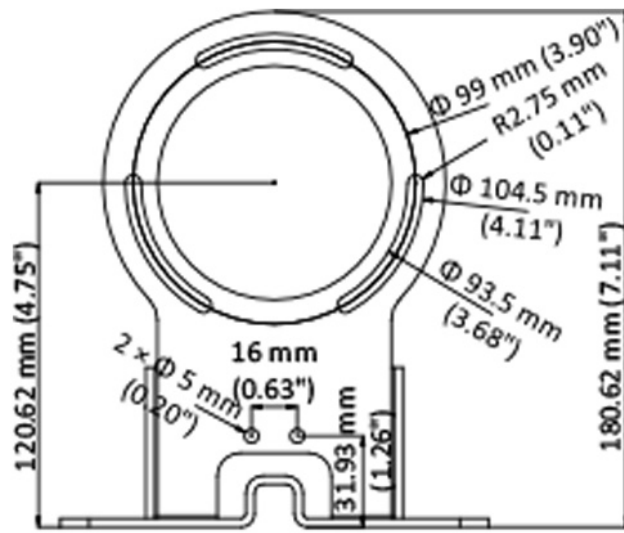

## Description

The Wall Mount for OC-NDC-2MP/4MP, OS should be installed on a flat surface and waterproof rubber is necessary for outdoor application. The wall must be able to support at least 3 times as much as the total weight of the camera and the wall mount. The maximum load capacity of the wall mount is 3 kg.

## Technical Dimensions

## PARAMETERS

Appearance	Silver Moon Gray
Material	Stainless Steel
Dimensions	180.6 mm x 150 mm x 74 mm
Weight	Approx. 498 g