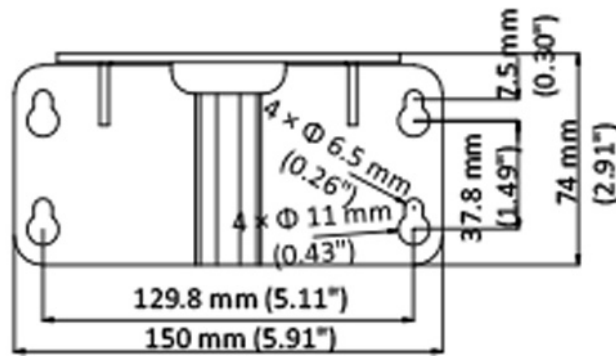

## Description

The Wall Mount for OC-NDC-2MP/4MP, OS should be installed on a flat surface and waterproof rubber is necessary for outdoor application. The wall must be able to support at least 3 times as much as the total weight of the camera and the wall mount. The maximum load capacity of the wall mount is 3 kg.

## Technical Dimensions

## PARAMETERS

Appearance	Silver Moon Gray
Material	Stainless Steel
Dimensions	180.6 mm x 150 mm x 74 mm
Weight	Approx. 498 g