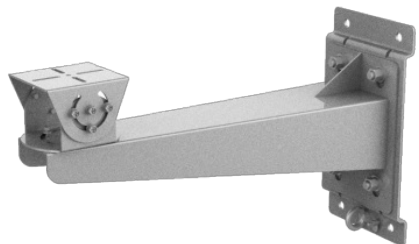

2310111174

Wall Mount Bracket for DS-2XE6422FWD (OS)

Wall Bracket

- ✓ Stainless steel with anti-corrosion surface spray treatment
- ✓ Waterproof design

Description

The Wall Mount Bracket for DS-2XE6422FWD (OS) should be installed on the flat surface and waterproof rubber is necessary for the outdoor application. The wall must be capable of supporting at least 8 times as much as the total weight of the camera and the mount. The mount's maximum load capacity is 50 kg.