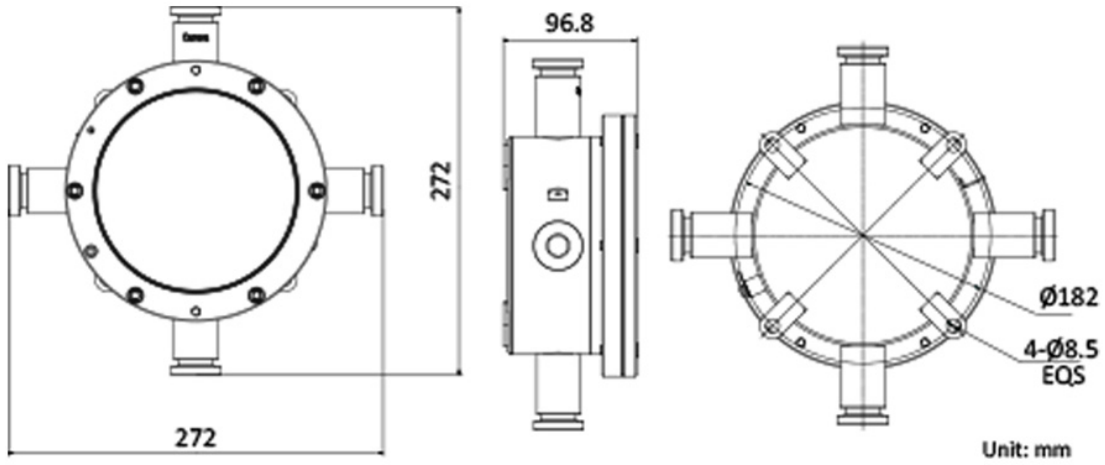

## Ex-Proof Junction Box DS-2780ZJ-X/316L

Junction Box

- ✓ 4 cable outlets
- ✓ 316L stainless steel
- ✓ IP68
- ✓ ATEX and IECEx

---

### Description

The Ex-Proof Junction Box DS-2780ZJ-X/316L is a stainless steel 316L explosion-proof terminal box with four cable outlets. It has ATEX and IECEx certifications for explosion-proof performance and IP68.

### Technical Dimensions

## PARAMETER

Material	Stainless Steel 316L
Dimensions	272 mm × 272 mm × 96.8 mm
Weight	Approx. 6.4 kg
Cable Outlet	4 cable outlets, M25 × 1.5
Operating Conditions	-40°C to +60°C , 95%RH or less (non-condensing)
Hazardous Area	Zone 1, Zone 2, Zone 21, and Zone 22
Ingress protection	IP68
Interface	110 to 240 VAC/24 VAC/8 to 36 VDC, CVBS, RS-485, 1 audio input, 1 audio output, 2 alarm inputs and 2 alarm outputs, RJ45 Ethernet interface (PoE 802.3 at/af supported)
Power Adapter Preinstalled	No
Wire Gauge	No. 22 to No. 12 AWG, max. 3.294 mm <sup>2</sup>
Applicable Device	Device that uses 110 to 240 VAC/24 VAC/8 to 36 VDC/PoE (802.3 at/af) as power supply