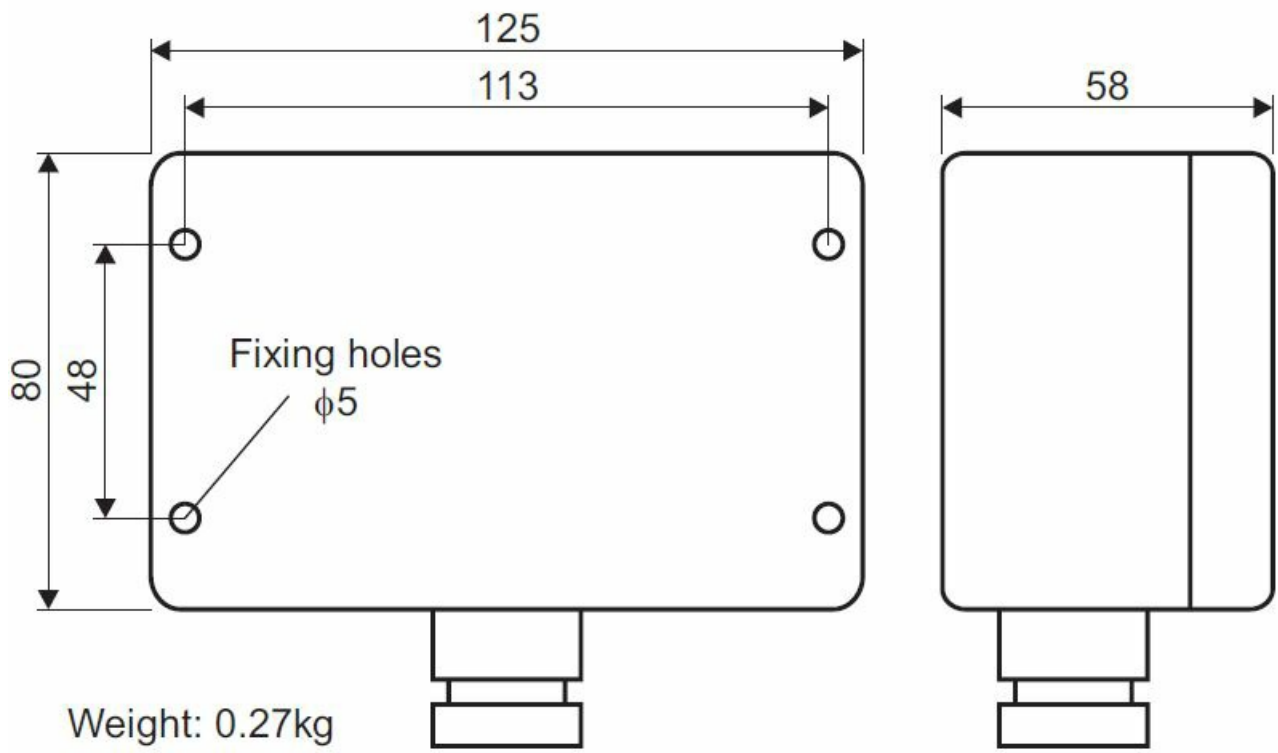

## Technical Dimensions

ITCS-1A-24VDC

Single Call Control Unit, 24 VDC

ITCS-1A-230VAC

Single Call Control Unit, 230 VAC

ITCS-2A-24VDC

Double Call Control Unit, 24 VDC

ITCS-2A-230VAC