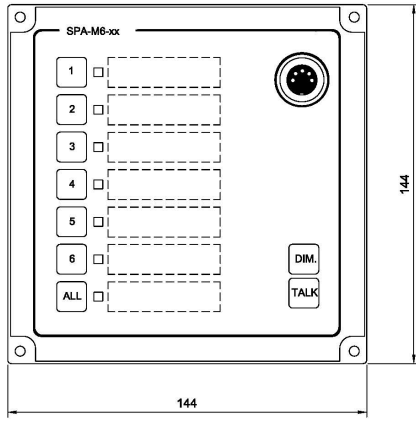

Cable inlet 4x PG-16