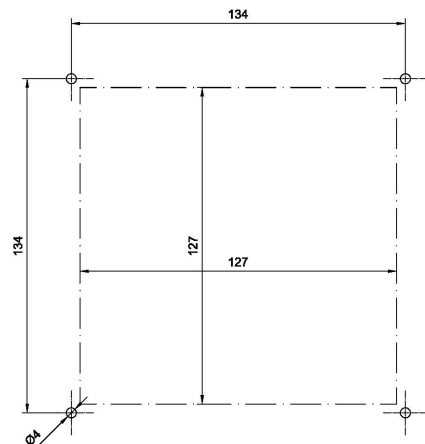

## Technical Dimensions

Cable inlet 4x PG-16

Cut out for flush mounting  
127 x 127

Related Item:  
 SPA-M6BOKS Wall mounting box for SPA-M1/M6 panels Item.no. 3005010155  
 MB-30G Gooseneck Microphone Item.no.3005020033  
 ETC-1-TB Hand Microphone Item.no.3005020029

## GENERAL

Size (WxHxD)	144 x 144 x 82
Weight w/microphone	0.5 kg
Material	Black anodized aluminium
Mounting	Flush, wall with use of back box
Output signal	0.775Vrms / 0dB
Connections	Plugable screw terminals for 2.5 mm <sup>2</sup> cable
Cable glands	4 x PG-16
Cable size	6 x 2 x 0.75 mm <sup>2</sup>
Local mute relay, output	24V DC @ maximum 50mA
IP-rating	IP-44
Operating temperature	-15°C to +55°C