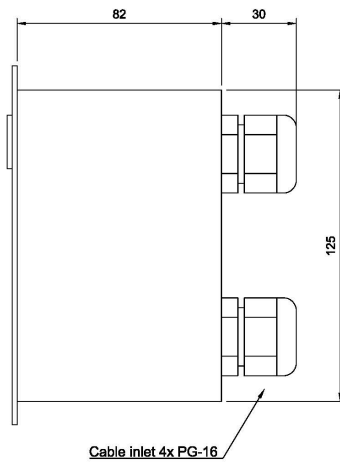

Cable inlet 4x PG-16