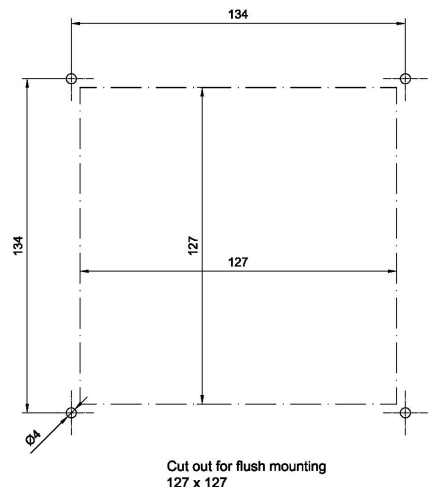

## Technical Dimensions

Cable inlet 4x PG-16

Cut out for flush mounting  
127 x 127

Related Item:  
 SPA-M6BOKS Wall mounting box for SPA-M1/M6 panels Item.no. 3005010155  
 MB-30G Gooseneck Microphone Item.no.3005020033  
 ETC-1-TB Hand Microphone Item.no.3005020029

## GENERAL

Size (WxHxD)	144 x 144 x 82
Weight w/microphone	0.5 kg
Material	Black anodized aluminium
Mounting	Flush, wall with use of back box
Output signal	0.775Vrms / 0dB
Connections	Plugable screw terminals for 2.5 mm <sup>2</sup> cable
Cable glands	4 x PG-16
Cable size	6 x 2 x 0.75 mm <sup>2</sup>
Local mute relay, output	24V DC @ maximum 50mA
IP-rating	IP-44
Operating temperature	-15°C to +55°C