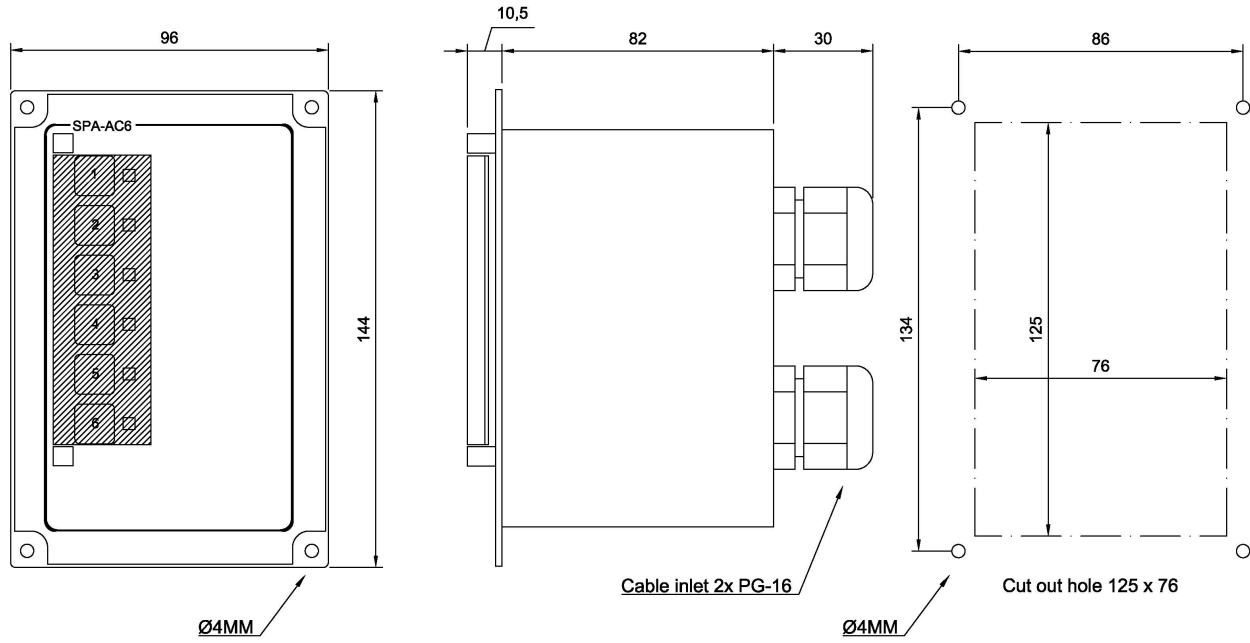

2340110037

SPA-AC6

Single Alarm Panel

Description

- ✓ Alarm Panel for single system
- ✓ Activating abandon, general or manual alarms
- ✓ Alarm reset button
- ✓ Replaceable text label for each button
- ✓ Separate Emergency button (EMS) for PA message
- ✓ Hinged transparent protecting cover for all buttons
- ✓ To be used together with SPA-M6
- ✓ Flush mounting, back box for wall mounting is available
- ✓ Buttons backlight with green illumination

Technical Dimensions

Specifications

GENERAL

Size (WxHxD)	96 x 144 x 82
Weight	0.4 kg
Material	Black anodized aluminium
Mounting	Flush, wall with use of back box
Connections	Plugable screw terminals for 2.5 mm ² cable
Cable glands	2 x PG-16
Cable size	6 x 2 x 0.75mm ²
IP-rating	IP-44
Operating temperature	-15°C to +55°C