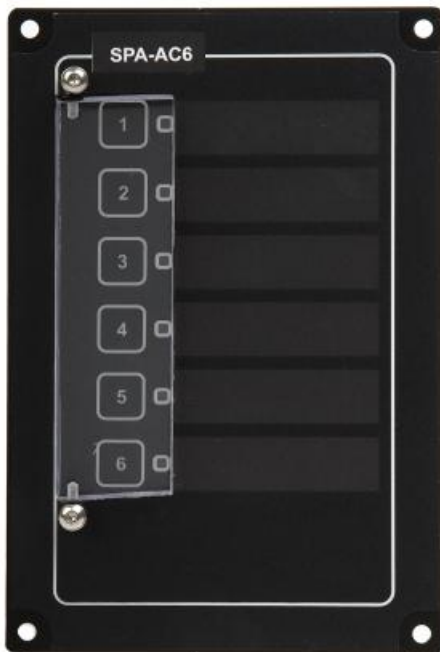

2340110037

SPA-AC6

Single Alarm Panel

Description

- ✓ Alarm Panel for single system
- ✓ Activating abandon, general or manual alarms
- ✓ Alarm reset button
- ✓ Replaceable text label for each button
- ✓ Separate Emergency button (EMS) for PA message
- ✓ Hinged transparent protecting cover for all buttons
- ✓ To be used together with SPA-M6
- ✓ Flush mounting, back box for wall mounting is available
- ✓ Buttons backlight with green illumination

The alarm panel can start three alarms and emergency message in a SPA-V2 public address and general alarm single system. To be used together with PA panels. For installation in console and indoor use.

Technical Dimensions

Specifications

GENERAL

Size (WxHxD)	96 x 144 x 82
Weight	0.4 kg
Material	Black anodized aluminium
Mounting	Flush, wall with use of back box
Connections	Plugable screw terminals for 2.5 mm ² cable
Cable glands	2 x PG-16
Cable size	6 x 2 x 0.75mm ²
IP-rating	IP-44
Operating temperature	-15°C to +55°C

GENERAL

Accessories

ACBOKS

Wall-Mount Back Box for
SPA-AC6, SPA-AC6-D
Panels

Used With

SPA-M6-V2

PA Panel Single with 6 zones, All Call, Dimmer, Flush, Green Backlight