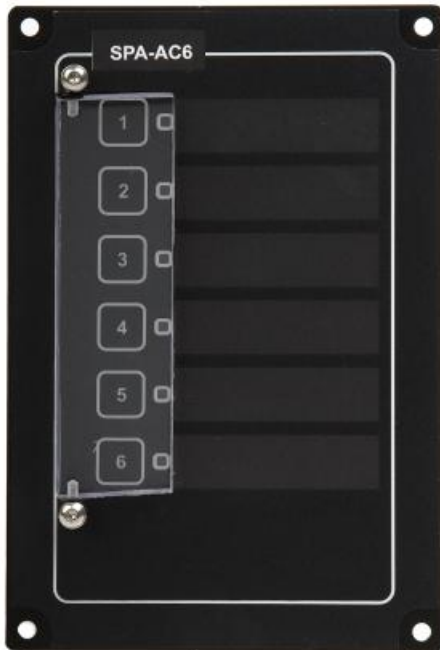

2340110037

SPA-AC6

Single Alarm Panel

Description

- ✓ Alarm Panel for single system
- ✓ Activating abandon, general or manual alarms
- ✓ Alarm reset button
- ✓ Replaceable text label for each button
- ✓ Separate Emergency button (EMS) for PA message
- ✓ Hinged transparent protecting cover for all buttons
- ✓ To be used together with SPA-M6
- ✓ Flush mounting, back box for wall mounting is available
- ✓ Buttons backlight with green illumination

The alarm panel can start three alarms and emergency message in a SPA-V2 public address and general alarm single system. To be used together with PA panels. For installation in console and indoor use.

Technical Dimensions

Specifications

GENERAL

Size (WxHxD)	96 x 144 x 82
Weight	0.4 kg
Material	Black anodized aluminium
Mounting	Flush, wall with use of back box
Connections	Plugable screw terminals for 2.5 mm ² cable
Cable glands	2 x PG-16
Cable size	6 x 2 x 0.75mm ²
IP-rating	IP-44
Operating temperature	-15°C to +55°C

GENERAL

Accessories

ACBOKS

Wall-Mount Back Box for
SPA-AC6, SPA-AC6-D
Panels

Item Number: 3005010003

Used With

SPA-M6-V2

PA Panel Single with 6 zones, All Call, Dimmer, Flush, Green Backlight