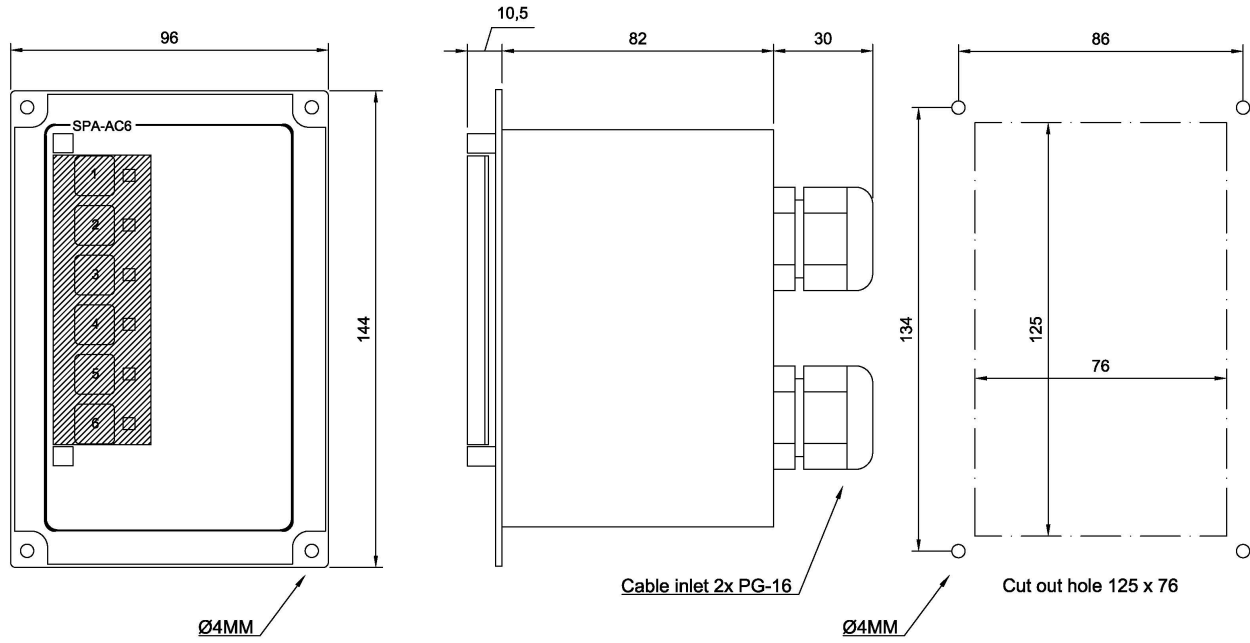

2340110038

SPA-AC6-D

Dual Alarm Panel

Description

- ✓ Alarmpanel for dual system
- ✓ Activating abandon, general or manual alarms
- ✓ Alarm reset button
- ✓ Replaceable text label for each button
- ✓ Separate Emergency button (EMS) for PA-message
- ✓ Hinged transparent protecting cover for all buttons
- ✓ To be used together with SPA-M6D
- ✓ Flush mounting, back box for wall mounting is available
- ✓ Buttons backlight with green illumination

The alarm panel can start three alarms and emergency message in a SPA-V2 public address and general alarm dual system.

Technical Dimensions

Specifications

GENERAL

Size (WxHxD)	96 x 144 x 82
Weight	0.4 kg
Material	Black anodized aluminium
Mounting	Flush, wall with use of back box
Connections	Plugable screw terminals for 2.5 mm ² cable
Cable glands	2 x PG-16
Cable size	6 x 2 x 0.75mm ²
IP-rating	IP-44
Operating temperature	-15°C to +55°C