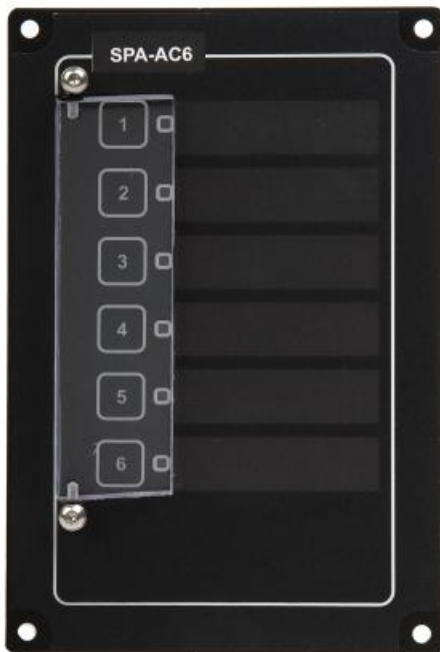

2340110038

SPA-AC6-D

Dual Alarm Panel

Description

- ✓ Alarmpanel for dual system
- ✓ Activating abandon, general or manual alarms
- ✓ Alarm reset button
- ✓ Replaceable text label for each button
- ✓ Separate Emergency button (EMS) for PA-message
- ✓ Hinged transparent protecting cover for all buttons
- ✓ To be used together with SPA-M6D
- ✓ Flush mounting, back box for wall mounting is available
- ✓ Buttons backlight with green illumination

The alarm panel can start three alarms and emergency message in a SPA-V2 public address and general alarm dual system.

Technical Dimensions

Specifications

GENERAL

Size (WxHxD)	96 x 144 x 82
Weight	0.4 kg
Material	Black anodized aluminium
Mounting	Flush, wall with use of back box
Connections	Plugable screw terminals for 2.5 mm ² cable
Cable glands	2 x PG-16
Cable size	6 x 2 x 0.75mm ²
IP-rating	IP-44
Operating temperature	-15°C to +55°C

GENERAL

Accessories

ACBOKS

Wall-Mount Back Box for
SPA-AC6, SPA-AC6-D
Panels

Used With

SPA-M6-D

PA Panel Dual with 6
Zones, All Call, Dimmer,
Flush, Green Backlight