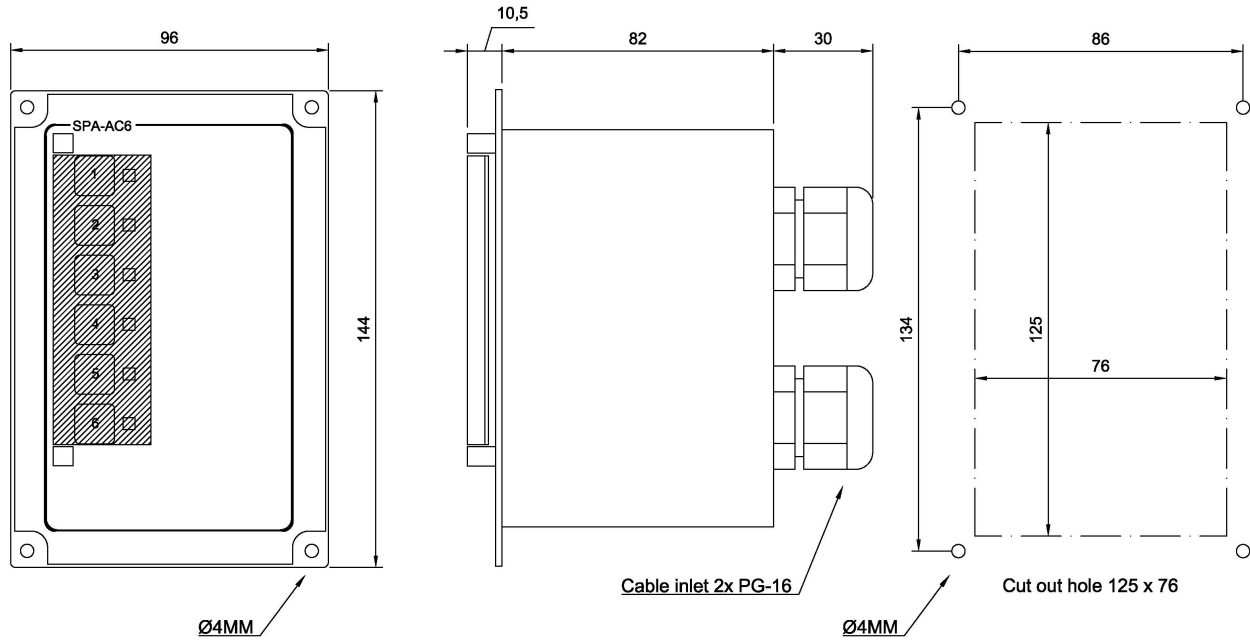

2340110038

SPA-AC6-D

Dual Alarm Panel

Description

- ✓ Alarmpanel for dual system
- ✓ Activating abandon, general or manual alarms
- ✓ Alarm reset button
- ✓ Replaceable text label for each button
- ✓ Separate Emergency button (EMS) for PA-message
- ✓ Hinged transparent protecting cover for all buttons
- ✓ To be used together with SPA-M6D
- ✓ Flush mounting, back box for wall mounting is available
- ✓ Buttons backlight with green illumination

The alarm panel can start three alarms and emergency message in a SPA-V2 public address and general alarm dual system.

Technical Dimensions

Specifications

GENERAL

Size (WxHxD)	96 x 144 x 82
Weight	0.4 kg
Material	Black anodized aluminium
Mounting	Flush, wall with use of back box
Connections	Plugable screw terminals for 2.5 mm ² cable
Cable glands	2 x PG-16
Cable size	6 x 2 x 0.75mm ²
IP-rating	IP-44
Operating temperature	-15°C to +55°C

GENERAL

Accessories

ACBOKS

Wall-Mount Back Box for
SPA-AC6, SPA-AC6-D
Panels

Item Number: 3005010003

Used With

SPA-M6-D

PA Panel Dual with 6
Zones, All Call, Dimmer,
Flush, Green Backlight