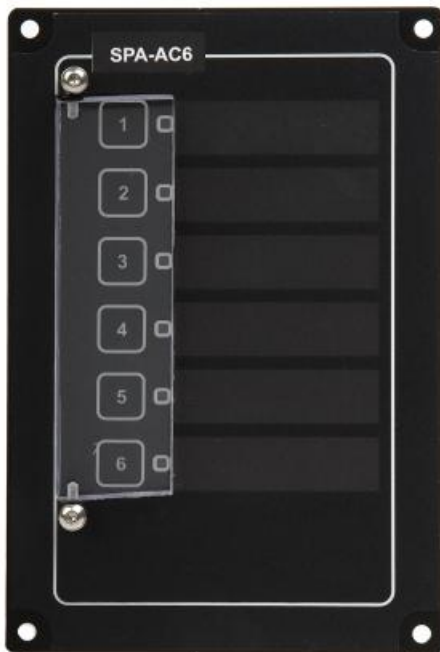

2340110038

SPA-AC6-D

Dual Alarm Panel

Description

- ✓ Alarmpanel for dual system
- ✓ Activating abandon, general or manual alarms
- ✓ Alarm reset button
- ✓ Replaceable text label for each button
- ✓ Separate Emergency button (EMS) for PA-message
- ✓ Hinged transparent protecting cover for all buttons
- ✓ To be used together with SPA-M6D
- ✓ Flush mounting, back box for wall mounting is available
- ✓ Buttons backlight with green illumination

The alarm panel can start three alarms and emergency message in a SPA-V2 public address and general alarm dual system.

Technical Dimensions

Specifications

GENERAL

Size (WxHxD)	96 x 144 x 82
Weight	0.4 kg
Material	Black anodized aluminium
Mounting	Flush, wall with use of back box
Connections	Plugable screw terminals for 2.5 mm ² cable
Cable glands	2 x PG-16
Cable size	6 x 2 x 0.75mm ²
IP-rating	IP-44
Operating temperature	-15°C to +55°C

GENERAL

Accessories

ACBOKS

Wall-Mount Back Box for
SPA-AC6, SPA-AC6-D
Panels

Item Number: 3005010003

Used With

SPA-M6-D

PA Panel Dual with 6
Zones, All Call, Dimmer,
Flush, Green Backlight