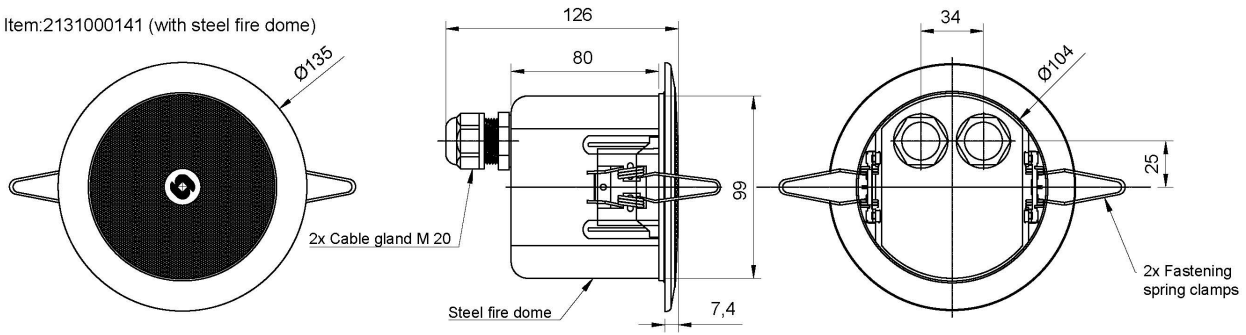

2131000141

CL-135T-W/FD

5" Ceiling miniature speaker, 100V, 6W w/fire dome

- ✓ 100V
- ✓ 6W
- ✓ 2x M20 cable glands
- ✓ Steel fire dome

Description

5" miniature speaker for small rooms or where space for mounting speakers is limited.

The speaker has a robust, yet discreet design and installation is easy with two spring clamps.

Technical Dimensions

Item:2131000141 (with steel fire dome)

Item:2131000132 (without steel fire dome)

Specifications

GENERAL

Dimensions (Diameter x Depth)	Ø135 x D82mm
Cut Out Dimension (Dia.)	Ø106
Mounting	Flush mounted – ceiling or wall by spring clamp
Operating temperature range	-20 ~ + 70
Rated Power	6W
Max Power	10W
Sensitivity	80 dB ± 3dB , 1W/1M at 400,500,600,700 Hz-Avg.
Frequency Range	75 Hz ~ 18 KHz -10dB / ±20% Hz
Rated Voltage	100 V
Power tapings	6-3-1.5W
Termination	Ceramic Terminal Block With thermal fuse
Baffle Material	Steel , RAL 9010
Mesh Grille	Steel , RAL 9010
Weight	0,52 kg
Environmental Condition	Protected