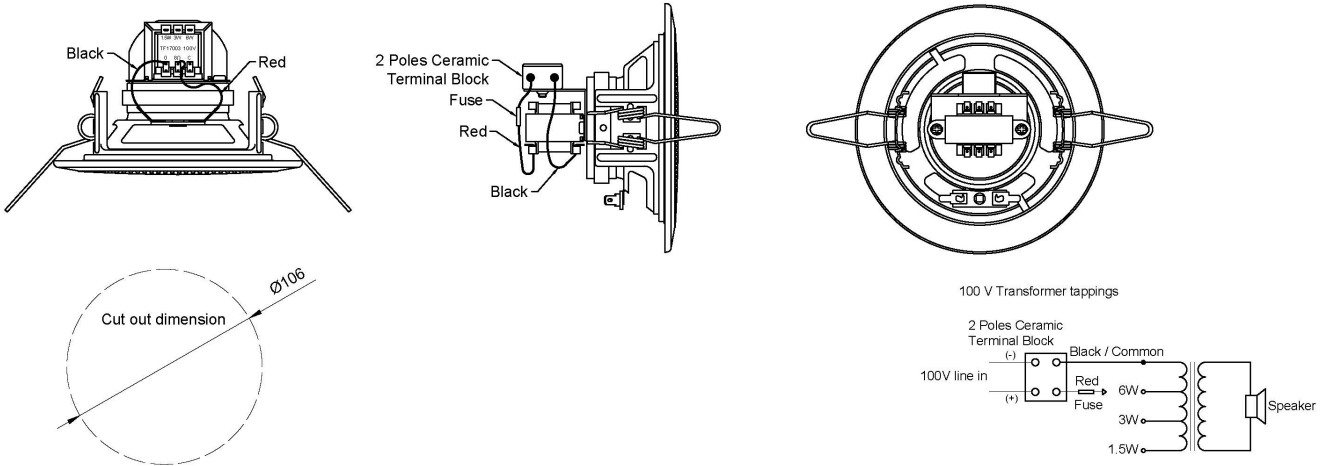

2131000141

CL-135T-W/FD

5" Ceiling miniature speaker, 100V, 6W w/fire dome

- ✓ 100V
- ✓ 6W
- ✓ 2x M20 cable glands
- ✓ Steel fire dome

Description

5" miniature speaker for small rooms or where space for mounting speakers is limited.

The speaker has a robust, yet discreet design and installation is easy with two spring clamps.

Technical Dimensions

Item:2131000141 (with steel fire dome)

Item:2131000132 (without steel fire dome)

Specifications

GENERAL

Dimensions (Diameter x Depth)	Ø135 x D82mm
Cut Out Dimension (Dia.)	Ø106
Mounting	Flush mounted – ceiling or wall by spring clamp
Operating temperature range	-20 ~ + 70
Rated Power	6W
Max Power	10W
Sensitivity	80 dB ± 3dB , 1W/1M at 400,500,600,700 Hz-Avg.
Frequency Range	75 Hz ~ 18 KHz -10dB / ±20% Hz
Rated Voltage	100 V
Power tapings	6-3-1.5W
Termination	Ceramic Terminal Block With thermal fuse
Baffle Material	Steel , RAL 9010
Mesh Grille	Steel , RAL 9010
Weight	0,52 kg
Environmental Condition	Protected