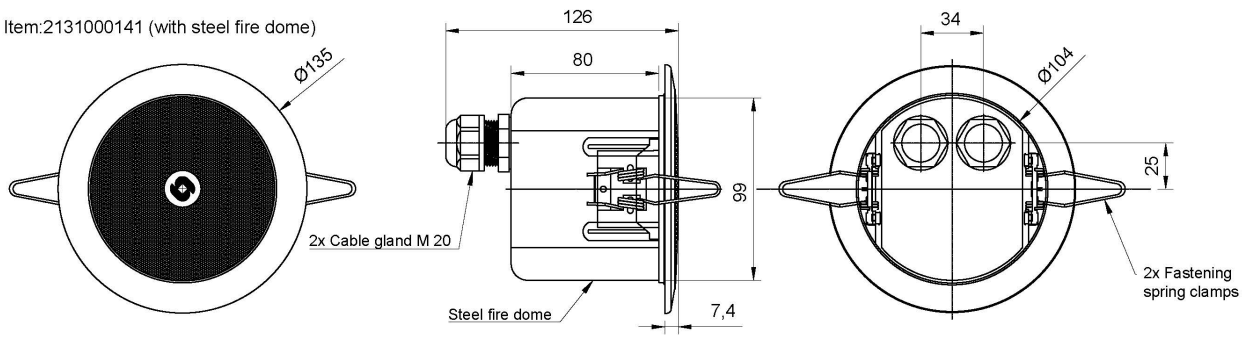

2131000141

CL-135T-W/FD

5" Ceiling miniature speaker, 100V, 6W w/fire dome

- ✓ 100V
- ✓ 6W
- ✓ 2x M20 cable glands
- ✓ Steel fire dome

Description

5" miniature speaker for small rooms or where space for mounting speakers is limited.

The speaker has a robust, yet discreet design and installation is easy with two spring clamps.

Technical Dimensions

Item:2131000141 (with steel fire dome)

Item:2131000132 (without steel fire dome)

Specifications

GENERAL

Dimensions (Diameter x Depth)	Ø135 x D82mm
Cut Out Dimension (Dia.)	Ø106
Mounting	Flush mounted – ceiling or wall by spring clamp
Operating temperature range	-20 ~ + 70
Rated Power	6W
Max Power	10W
Sensitivity	80 dB ± 3dB , 1W/1M at 400,500,600,700 Hz-Avg.
Frequency Range	75 Hz ~ 18 KHz -10dB / ±20% Hz
Rated Voltage	100 V
Power tapings	6-3-1.5W
Termination	Ceramic Terminal Block With thermal fuse
Baffle Material	Steel , RAL 9010
Mesh Grille	Steel , RAL 9010
Weight	0,52 kg
Environmental Condition	Protected