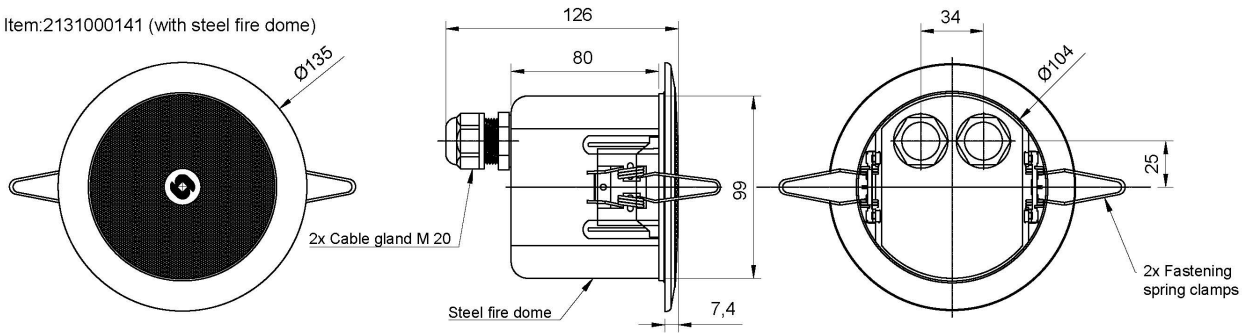

2131000141

CL-135T-W/FD

5" Ceiling miniature speaker, 100V, 6W w/fire dome

- ✓ 100V
- ✓ 6W
- ✓ 2x M20 cable glands
- ✓ Steel fire dome

Description

5" miniature speaker for small rooms or where space for mounting speakers is limited.

The speaker has a robust, yet discreet design and installation is easy with two spring clamps.

Technical Dimensions

Item:2131000141 (with steel fire dome)

Item:2131000132 (without steel fire dome)

Specifications

GENERAL

Dimensions (Diameter x Depth)	Ø135 x D82mm
Cut Out Dimension (Dia.)	Ø106
Mounting	Flush mounted – ceiling or wall by spring clamp
Operating temperature range	-20 ~ + 70
Rated Power	6W
Max Power	10W
Sensitivity	80 dB ± 3dB , 1W/1M at 400,500,600,700 Hz-Avg.
Frequency Range	75 Hz ~ 18 KHz -10dB / ±20% Hz
Rated Voltage	100 V
Power tappings	6-3-1.5W
Termination	Ceramic Terminal Block With thermal fuse
Baffle Material	Steel , RAL 9010
Mesh Grille	Steel , RAL 9010
Weight	0,52 kg
Environmental Condition	Protected