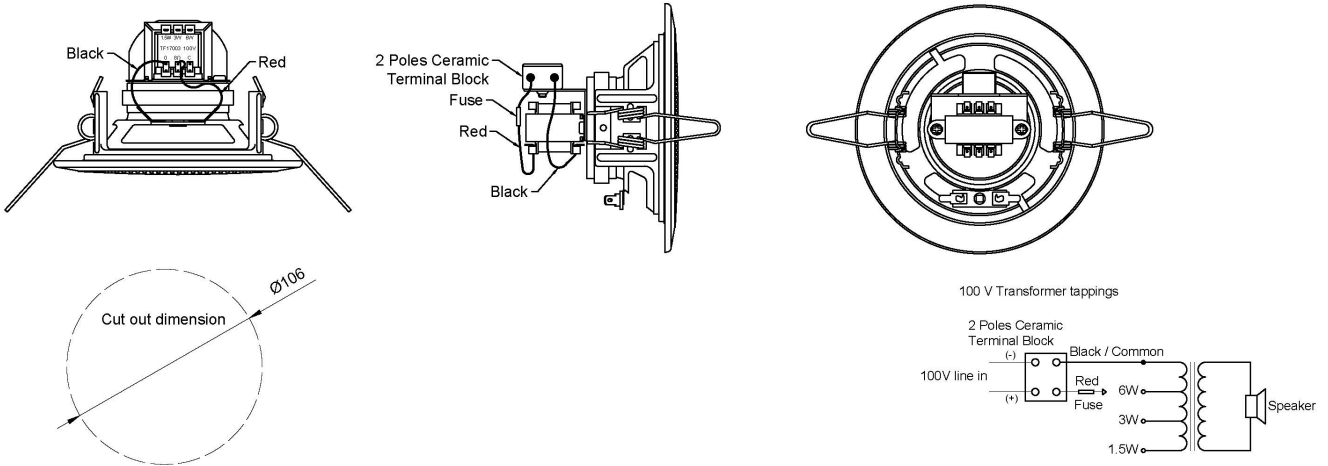

2131000141

CL-135T-W/FD

5" Ceiling miniature speaker, 100V, 6W w/fire dome

- ✓ 100V
- ✓ 6W
- ✓ 2x M20 cable glands
- ✓ Steel fire dome

Description

5" miniature speaker for small rooms or where space for mounting speakers is limited.

The speaker has a robust, yet discreet design and installation is easy with two spring clamps.

Technical Dimensions

Item:2131000141 (with steel fire dome)

Item:2131000132 (without steel fire dome)

Specifications

GENERAL

Dimensions (Diameter x Depth)	Ø135 x D82mm
Cut Out Dimension (Dia.)	Ø106
Mounting	Flush mounted – ceiling or wall by spring clamp
Operating temperature range	-20 ~ + 70
Rated Power	6W
Max Power	10W
Sensitivity	80 dB ± 3dB , 1W/1M at 400,500,600,700 Hz-Avg.
Frequency Range	75 Hz ~ 18 KHz -10dB / ±20% Hz
Rated Voltage	100 V
Power tappings	6-3-1.5W
Termination	Ceramic Terminal Block With thermal fuse
Baffle Material	Steel , RAL 9010
Mesh Grille	Steel , RAL 9010
Weight	0,52 kg
Environmental Condition	Protected