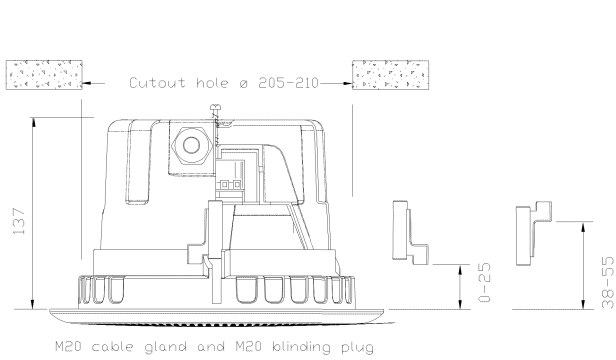

2131000105

BPF-660TF

Ceiling loudspeaker 6W 70/100V w/fuse

- ✔ 70V / 100V line
- ✔ Tapping: 0,5W - 1,5W - 3W - 6W

Description

Our new improved mounting system makes this the most flexible 6" ceiling speaker DNH A/S has made. The hooks are changeable to set upside down, allowing up to 55 mm on the ceiling thickness. The easy mounted dust box has a M20 gland and a M20 blanking plug on the side as standard.

Technical Dimensions

Specifications

GENERAL

Material/Colour	PA-6 V0/ ABS / RAL9010
Mounting	Hooks
Termination	Spring clamp
Weight	1,3 kg
Max./min.amb.temp	90°C / -20°C
Rated power	6W
SPL 1W/1m	93 db
SPL Rated Power	100 db
Effective freq. Range	170 – 20000 Hz
Dispersion (-6dB) 1kHz / 4kHz	155° / 125° (baffle)
Size	(Diam x D): 237 x 137 mm
Environmental Condition	Protected