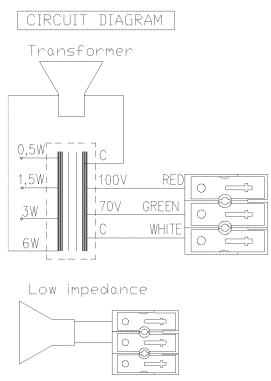

2131000105

BPF-660TF

Ceiling loudspeaker 6W 70/100V w/fuse

- ✔ 70V / 100V line
- ✔ Tapping: 0,5W - 1,5W - 3W - 6W

Description

Our new improved mounting system makes this the most flexible 6" ceiling speaker DNH A/S has made. The hooks are changeable to set upside down, allowing up to 55 mm on the ceiling thickness. The easy mounted dust box has a M20 gland and a M20 blanking plug on the side as standard.

Technical Dimensions

Specifications

GENERAL

Material/Colour	PA-6 V0/ ABS / RAL9010
Mounting	Hooks
Termination	Spring clamp
Weight	1,3 kg
Max./min.amb.temp	90°C / -20°C
Rated power	6W
SPL 1W/1m	93 db
SPL Rated Power	100 db
Effective freq. Range	170 – 20000 Hz
Dispersion (-6dB) 1kHz / 4kHz	155° / 125° (baffle)
Size	(Diam x D): 237 x 137 mm
Environmental Condition	Protected