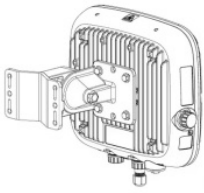

AIR-MNT-ART1=

Vert. pole/wall mount Kit for Catalyst
9124AX w/ tilt adjust

Item Number: 2220012687