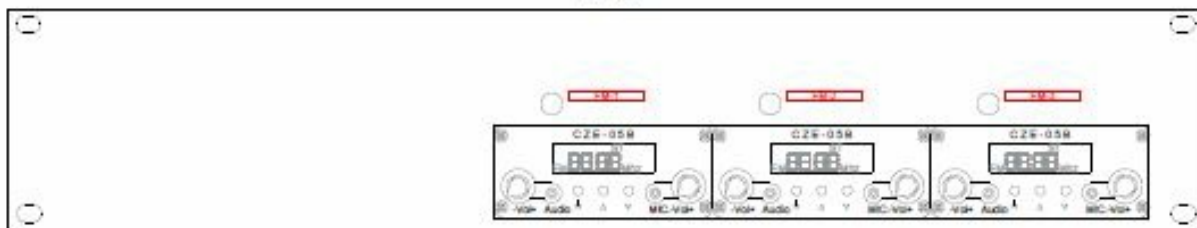

Technical Dimensions

FRONT VIEW

FRONT VIEW - CLIPOUT

Specifications

GENERAL

Stereo distribution

Power input: 110V-230VAC- 50-60Hz (12 VDC internally)

Power requirement – 50W (max)