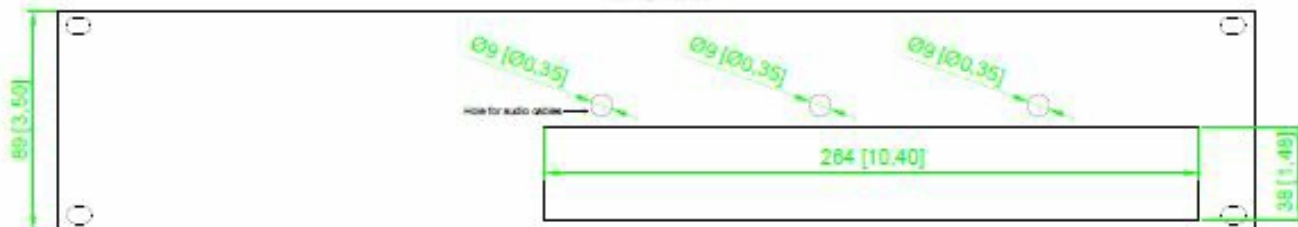

Technical Dimensions

FRONT VIEW

FRONT VIEW - CLIPOUT

Specifications

GENERAL

Stereo distribution

Power input: 110V-230VAC- 50-60Hz (12 VDC internally)

Power requirement – 50W (max)