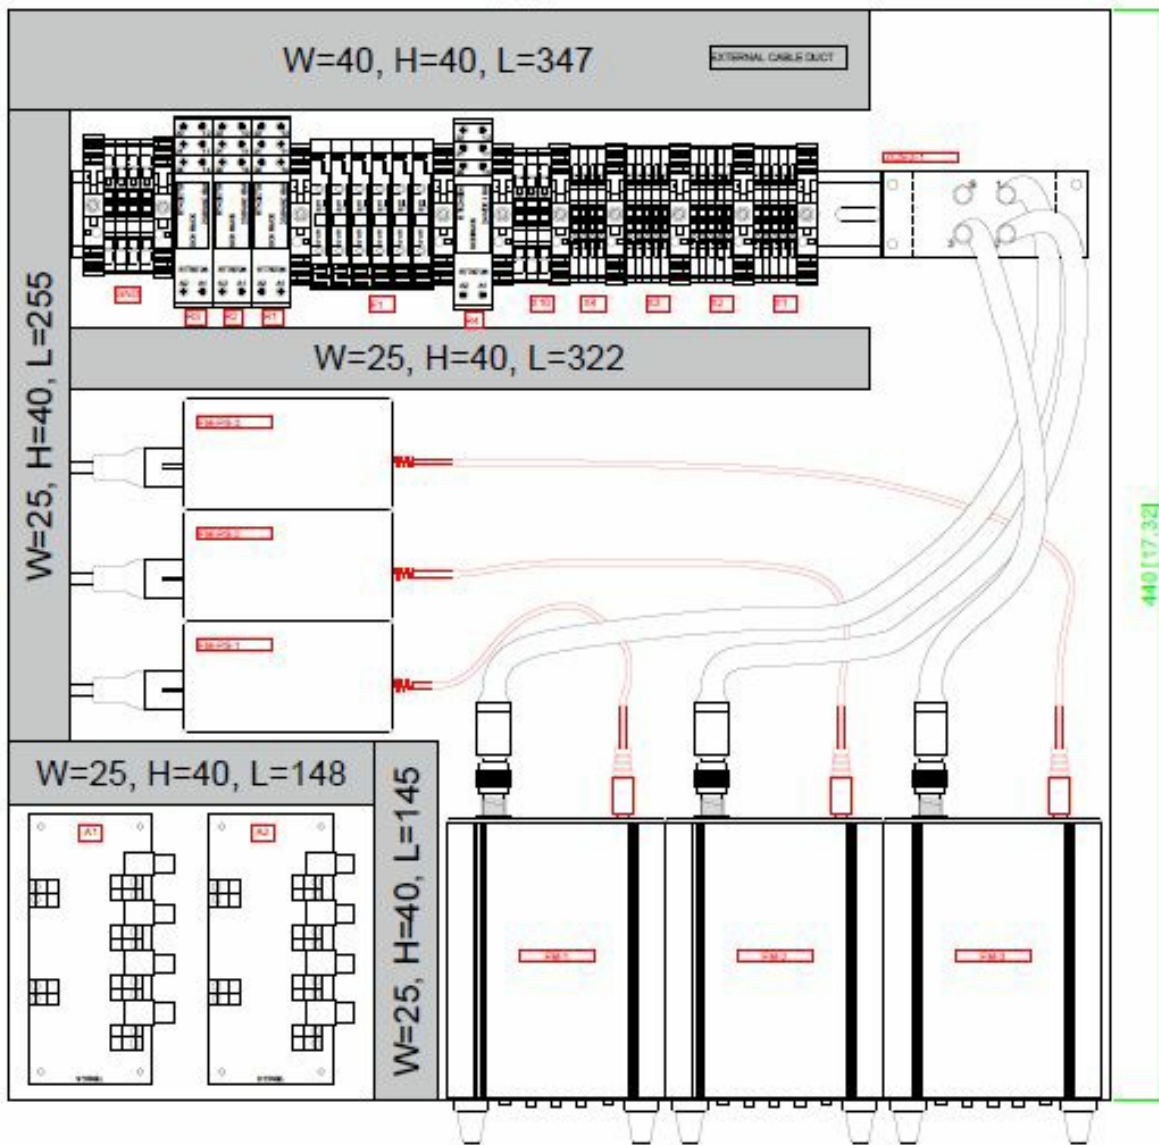

1021010030

Factory Entertainment System - 3 channels

FES-3

- ✓ TURN KEY SOLUTION
- ✓ FM Frequency Range 76-108 MHz (selectable per channel in front)
- ✓ Transmitter output power: 0.1/0.5W
- ✓ Safe signal range $\leq 1000\text{m}$
- ✓ PA override
- ✓ PA failsafe operation
- ✓ Easy installation – no programming
- ✓ 3 selectable channels
- ✓ Large AC power input range

Description

The Factory Entertainment System, FES-3, is an FM-based wireless entertainment system designed for marine factories, including fish factory vessels. Operating on three selectable commercial FM channels, the system is also equipped with interfaces to an Intercom/PAGA system for PA messages and General Alarm override. Offering flexibility, it can connect to various entertainment sources like IPTV, DVD, MP3, or any user-preferred audio source. The FM transmitters, with limited power, cover expansive indoor areas without interfering with normal commercial broadcasting. Users benefit from the choice of frequencies, avoiding commercial broadcasting frequencies.

Technical Dimensions

FRONT VIEW

FRONT VIEW - CLIPOUT

Specifications

GENERAL

Stereo distribution

Power input: 110V-230VAC- 50-60Hz (12 VDC internally)

Power requirement – 50W (max)