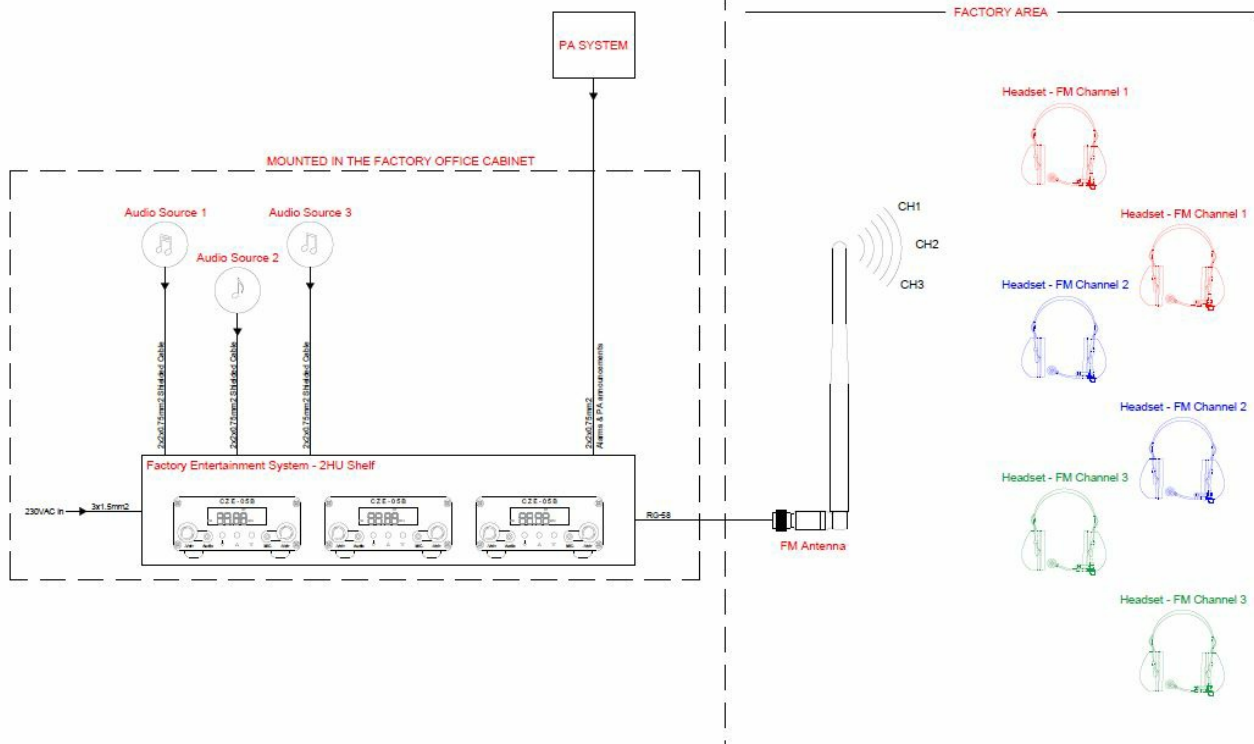

Recommended Coax cable (installation) RG 58 (50 Ω)

Coax Connector (Installation) - FES-3 side BNC style male (not included)

Coax connectors (installation) - Antenna side TNC style male (not included)

MECHANICAL

Dimensions (WxHxD) 483 x 89 x 440 mm

Mounting 19" - 2U (Rack)

Weight 3.5 kg

Accessories

RF Signal Splitter/Combiner

ZSC-3-1+

Additional antenna, Factory Entertainment System

FES-ANT