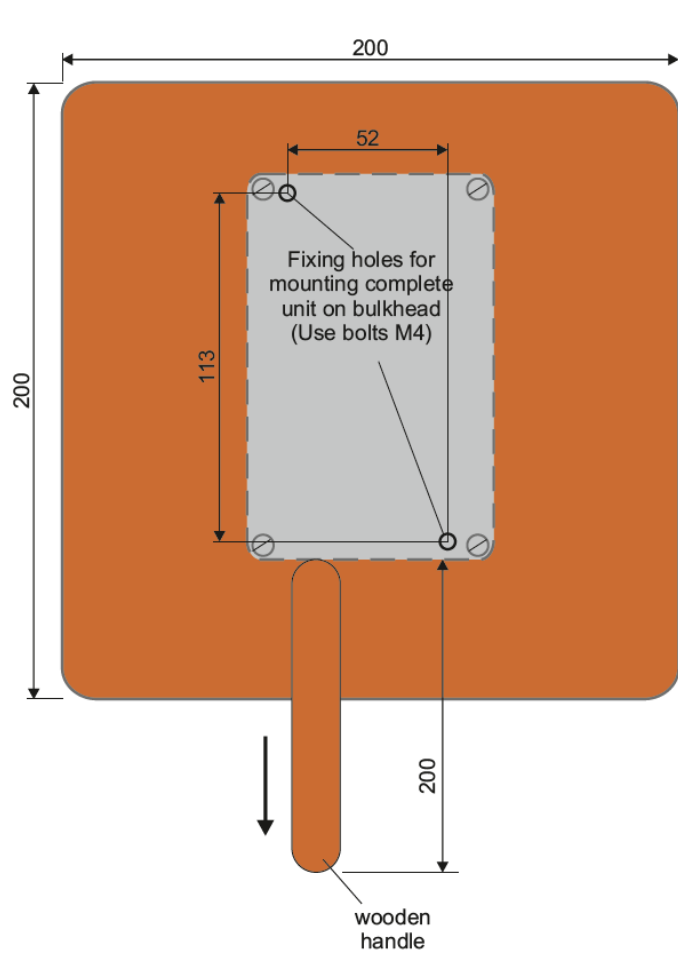

4000016475

ITCS-C8

Sauna Calling Unit

- ✓ Call unit for sauna
- ✓ Wooden construction
- ✓ Wooden handle
- ✓ Bulkhead mounting

Description

The ITCS-C8 is a dedicated call unit for saunas, designed for bulkhead mounting. It features a wooden construction with a wooden handle, ensuring durability and heat resistance in high-temperature environments.

Ideal for integration into onboard or facility communication systems, the ITCS-C8 provides a safe and effective way to request assistance from sauna areas.

Technical Dimensions

FRONT VIEW:

Specifications

MECHANICAL

Dimensions (WxHxD)	200x200x57 mm (+ front plate)
Weight	0.6 kg
Cable inlet (gland)	1 x M20

ENVIRONMENTAL

Protection	IP56
Temperature	-25°C to +130°C

CONNECTION:

NOTE:
If more calling units type ITCS-C8 is used for same calling place/line they are connected in parallel