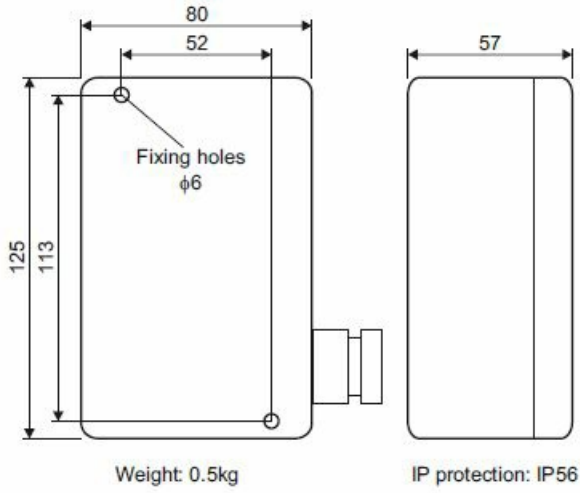

4000016475

ITCS-C8

Calling unit, for call from sauna, bulkhead mounting

Call unit for sauna

Technical Dimensions

OUTLINES:

Specifications

MECHANICAL

Dimensions (WxHxD)	80x125x57 mm
Weight	0.5 kg
Cable inlet (gland)	1 x M20
Temperature	< 130°C

CONNECTION:

NOTE:
If more calling units type ITCS-C8 is used for same calling place/line they are connected in parallel