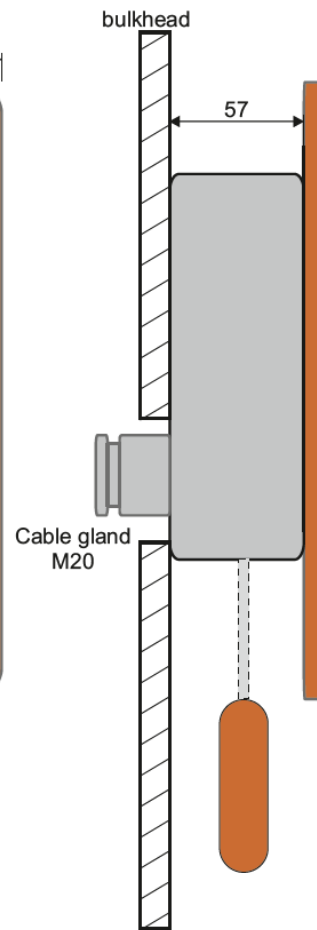

FRONT VIEW: