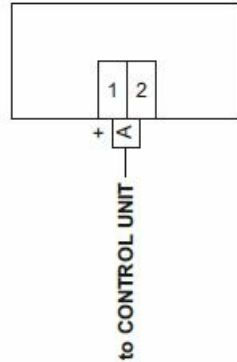

4000016475

ITCS-C8

Calling unit, for call from sauna, bulkhead mounting

Call unit for sauna

Technical Dimensions

OUTLINES:

Specifications

MECHANICAL

Dimensions (WxHxD)	80x125x57 mm
Weight	0.5 kg
Cable inlet (gland)	1 x M20
Temperature	< 130°C

CONNECTION:

NOTE:
If more calling units type ITCS-C8 is used for same calling place/line they are connected in parallel

Used With

ITCS-1A-24VDC

Single Call Control Unit, 24 VDC

ITCS-2A-24VDC

Double Call Control Unit, 24 VDC

ITCS-2A-230VAC

Double Call Control Unit, 230 VAC

ITCS-2A-24VDC