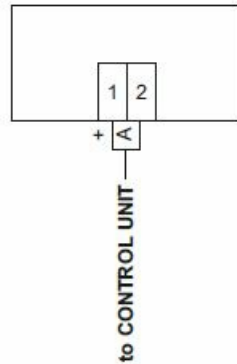

4000016475

ITCS-C8

Sauna Calling Unit

- ✓ Call unit for sauna
- ✓ Wooden construction
- ✓ Wooden handle
- ✓ Bulkhead mounting

Description

The ITCS-C8 is a dedicated call unit for saunas, designed for bulkhead mounting. It features a wooden construction with a wooden handle, ensuring durability and heat resistance in high-temperature environments.

Ideal for integration into onboard or facility communication systems, the ITCS-C8 provides a safe and effective way to request assistance from sauna areas.

Technical Dimensions

FRONT VIEW:

Specifications

MECHANICAL

Dimensions (WxHxD)	200x200x57 mm (+ front plate)
Weight	0.6 kg
Cable inlet (gland)	1 x M20

ENVIRONMENTAL

Protection	IP56
Temperature	-25°C to +130°C

CONNECTION:

NOTE:
If more calling units type ITCS-C8 is used for same calling place/line they are connected in parallel