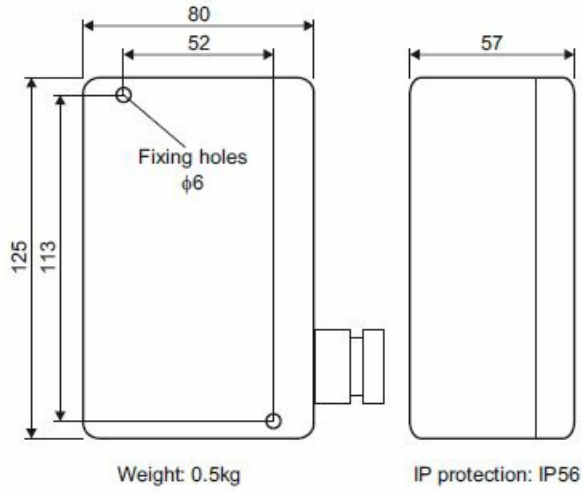

4000016475

ITCS-C8

Calling unit, for call from sauna, bulkhead mounting

Call unit for sauna

Technical Dimensions

OUTLINES:

Specifications

MECHANICAL

Dimensions (WxHxD)	80x125x57 mm
Weight	0.5 kg
Cable inlet (gland)	1 x M20
Temperature	< 130°C

CONNECTION:

NOTE:
If more calling units type ITCS-C8 is used for same calling place/line they are connected in parallel