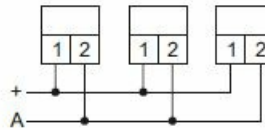

MECHANICAL

Dimensions (WxHxD)	200x200x57 mm (+ front plate)
Weight	0.6 kg
Cable inlet (gland)	1 x M20

ENVIRONMENTAL

Protection	IP56
Temperature	-25°C to +130°C

CONNECTION:

NOTE:
If more calling units type ITCS-C8 is used for same calling place/line they are connected in parallel