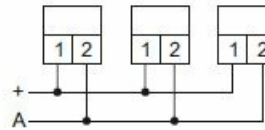

4000016475

ITCS-C8

Calling unit, for call from sauna, bulkhead mounting

Call unit for sauna

Technical Dimensions

OUTLINES:

Specifications

MECHANICAL

Dimensions (WxHxD)	80x125x57 mm
Weight	0.5 kg
Cable inlet (gland)	1 x M20
Temperature	< 130°C

CONNECTION:

NOTE:
If more calling units type ITCS-C8 is used for same calling place/line they are connected in parallel