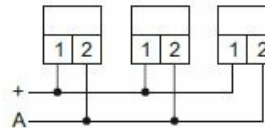

4000016475

ITCS-C8

Calling unit, for call from sauna, bulkhead mounting

Call unit for sauna

Technical Dimensions

OUTLINES:

Specifications

MECHANICAL

Dimensions (WxHxD)	80x125x57 mm
Weight	0.5 kg
Cable inlet (gland)	1 x M20
Temperature	< 130°C

CONNECTION:

NOTE:
If more calling units type ITCS-C8 is used for same calling place/line they are connected in parallel