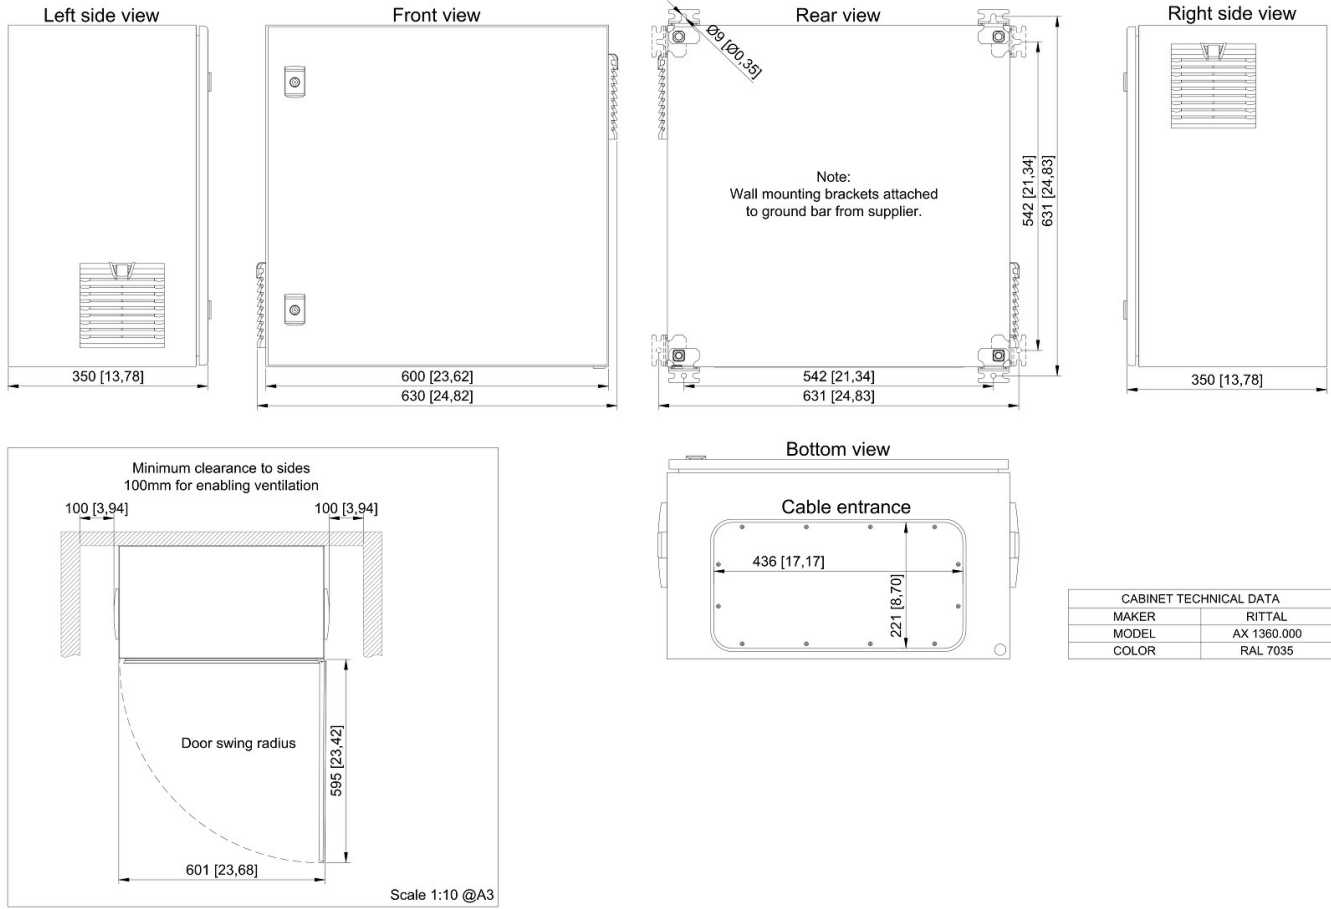

- ✓ Depth: 350mm
- ✓ Power Supply: Dual, redundant AC/AC power supplies

The CAB-LAN-AC/AC rack offers a streamlined and reliable solution for critical maritime network infrastructure, combining compact design with flexible configuration options and enhanced power reliability. It meets the unique challenges of shipboard installations across various applications, from standard network systems to specialized maritime communication solutions like ICX and EXIGO.

Technical Dimensions