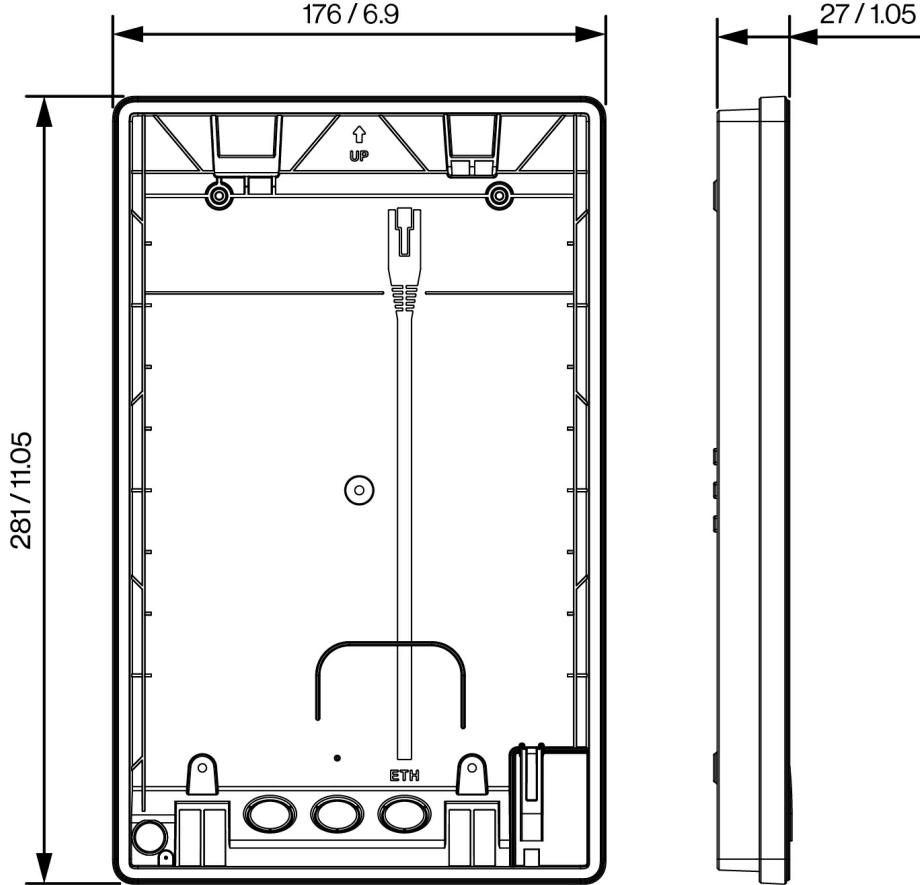

## TA-35

ZDD-1 Onwall Backbox

Backbox for Wall mouting ZDD-1  
Intercom

IP66

IK08

## Description

Surface-mount Backbox

## Technical Dimensions

All dimensions in mm / in

## MECHANICAL

Size (HxWxD)	281x 176 x 27mm / 11.05" x 6.9" x 1.05"
Weight	0.2 kg / 0.45 lbs
Material	PC/ASA
IP rating	IP66
IK rating	IK08