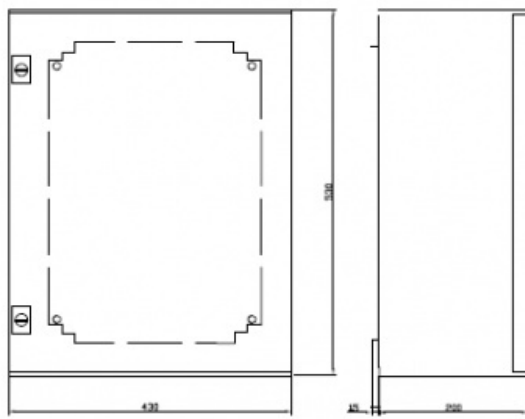

## Technical Dimensions

Technical data:

Material.....Fibre glass reinforced polyester

Finish.....Grey RAL 7032

Protection.....IP66

Wallbrackets.....PF/PLM (4pcs.)

All dimensions in mm.

## GENERAL

|              |                    |
|--------------|--------------------|
| Size (WxHxD) | 430 x 330 x 200 mm |
| Weight       | 8.0 kg             |