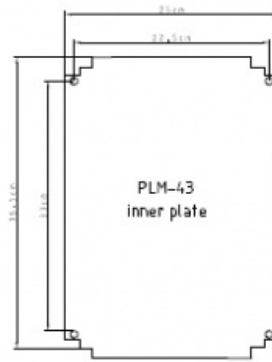

## IP DECT base station 1G9

Base Station

☑ in cabinet -w/heater &amp; thermostat

 IP66

## Technical Dimensions

Technical data:

Material.....Fibre glass reinforced polyester

Finish.....Grey RAL 7032

Protection.....IP66

Wallbrackets.....PF/PLM (4pcs.)

All dimensions in mm.

## GENERAL

|              |                    |
|--------------|--------------------|
| Size (WxHxD) | 430 x 330 x 200 mm |
| Weight       | 8.0 kg             |