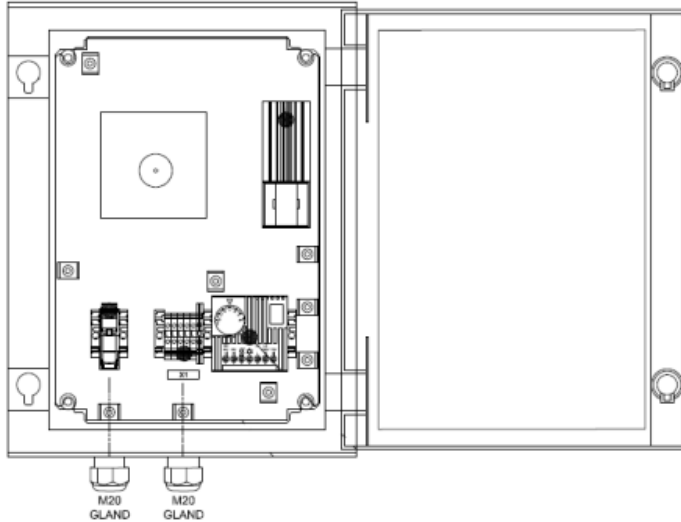

2211000627

IP DECT base station 1G9

Base Station

 in cabinet -w/heater & thermostat IP66

Description

IP DECT base station 1G9 is designed for outdoor cold environment and is inside a cabinet with a heater and thermostat. It has PoE for the base station and 230 VAC for the heater with 115V AC on request. It is prepared with terminals and cable glands and is suitable for the maritime environment.

Technical Dimensions

Technical data:

Material.....Fibre glass reinforced polyester

Finish.....Grey RAL 7032

Protection.....IP66

Wallbrackets.....PF/PLM (4pcs.)

All dimensions in mm.

Specifications

GENERAL

Size (WxHxD)	430 x 330 x 200 mm
Weight	8.0 kg

Used With

KWS6500

IP DECT Server for 30 users, including software licence