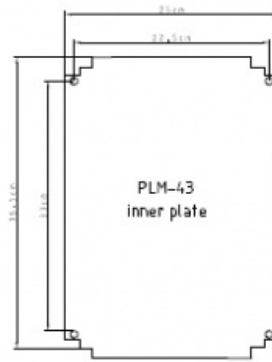

2211000627

IP DECT base station 1G9

Base Station

 in cabinet -w/heater & thermostat IP66

Description

IP DECT base station 1G9 is designed for outdoor cold environment and is inside a cabinet with a heater and thermostat. It has PoE for the base station and 230 VAC for the heater with 115V AC on request. It is prepared with terminals and cable glands and is suitable for the maritime environment.

Technical Dimensions

Technical data:

Material.....Fibre glass reinforced polyester

Finish.....Grey RAL 7032

Protection.....IP66

Wallbrackets.....PF/PLM (4pcs.)

All dimensions in mm.

Specifications

GENERAL

Size (WxHxD)	430 x 330 x 200 mm
Weight	8.0 kg

Used With

KWS6500

IP DECT Server for 30 users, including software licence