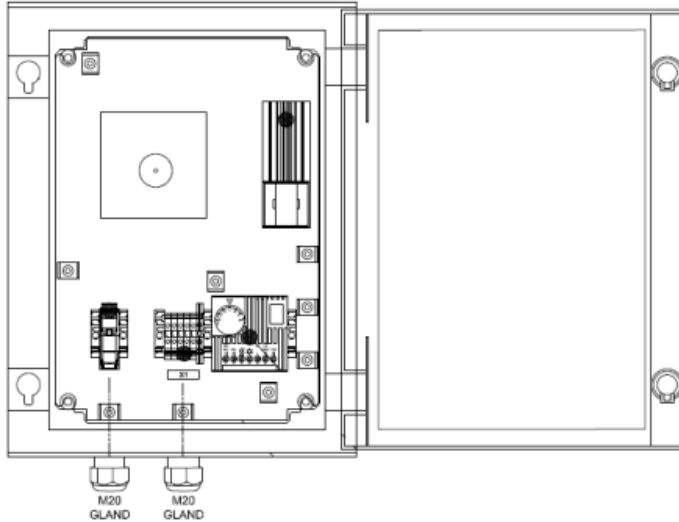

# IP DECT base station 1G9

Base Station

☑ in cabinet -w/heater &amp; thermostat

 IP66

## Description

IP DECT base station 1G9 is designed for outdoor cold environment and is inside a cabinet with a heater and thermostat. It has PoE for the base station and 230 VAC for the heater with 115V AC on request. It is prepared with terminals and cable glands and is suitable for the maritime environment.

## Technical Dimensions

Technical data:

Material.....Fibre glass reinforced polyester

Finish.....Grey RAL 7032

Protection.....IP66

Wallbrackets.....PF/PLM (4pcs.)

All dimensions in mm.

## GENERAL

Size (WxHxD)	430 x 330 x 200 mm
Weight	8.0 kg