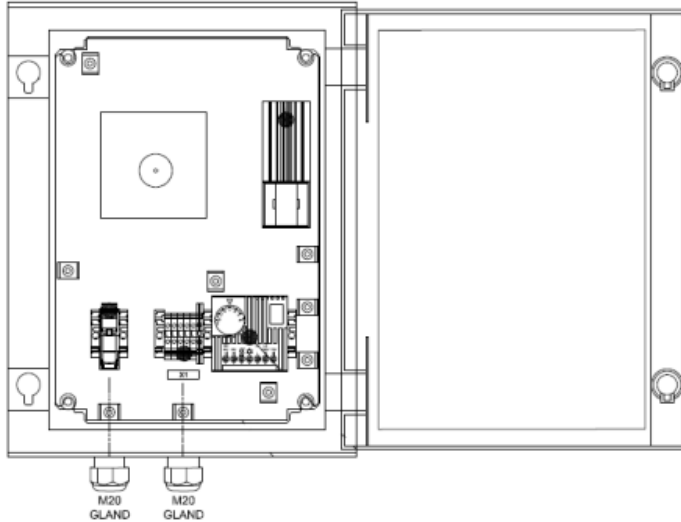

## IP DECT base station 1G9

Base Station

☑ in cabinet -w/heater &amp; thermostat

 IP66

## Description

IP DECT base station 1G9 is designed for outdoor cold environment and is inside a cabinet with a heater and thermostat. It has PoE for the base station and 230 VAC for the heater with 115V AC on request. It is prepared with terminals and cable glands and is suitable for the maritime environment.

## Technical Dimensions

Technical data:

Material.....Fibre glass reinforced polyester

Finish.....Grey RAL 7032

Protection.....IP66

Wallbrackets.....PF/PLM (4pcs.)

All dimensions in mm.

## GENERAL

|              |                    |
|--------------|--------------------|
| Size (WxHxD) | 430 x 330 x 200 mm |
| Weight       | 8.0 kg             |