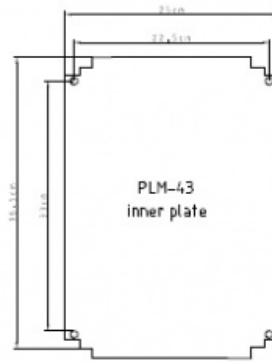

# IP DECT base station 1G9

Base Station

☑ in cabinet -w/heater &amp; thermostat

 IP66

## Technical Dimensions

Technical data:

Material.....Fibre glass reinforced polyester

Finish.....Grey RAL 7032

Protection.....IP66

Wallbrackets.....PF/PLM (4pcs.)

All dimensions in mm.

## GENERAL

Size (WxHxD)	430 x 330 x 200 mm
Weight	8.0 kg