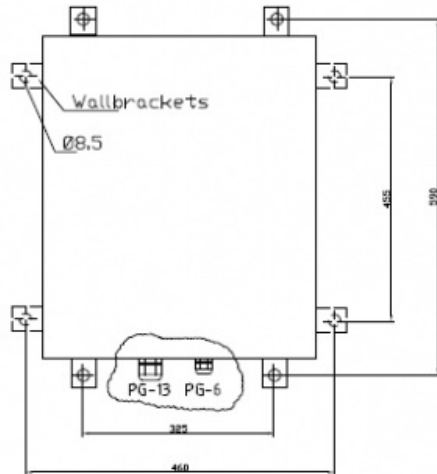

## IP DECT base station 1G9

Base Station

☑ in cabinet -w/heater &amp; thermostat

 IP66

## Description

IP DECT base station 1G9 is designed for outdoor cold environment and is inside a cabinet with a heater and thermostat. It has PoE for the base station and 230 VAC for the heater with 115V AC on request. It is prepared with terminals and cable glands and is suitable for the maritime environment.

## Technical Dimensions

Technical data:

Material.....Fibre glass reinforced polyester

Finish.....Grey RAL 7032

Protection.....IP66

Wallbrackets.....PF/PLM (4pcs.)

All dimensions in mm.

## GENERAL

|              |                    |
|--------------|--------------------|
| Size (WxHxD) | 430 x 330 x 200 mm |
| Weight       | 8.0 kg             |