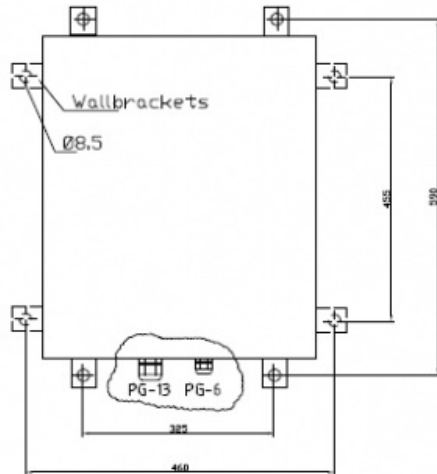

2211000627

IP DECT base station 1G9

Base Station

 in cabinet -w/heater & thermostat IP66

Description

IP DECT base station 1G9 is designed for outdoor cold environment and is inside a cabinet with a heater and thermostat. It has PoE for the base station and 230 VAC for the heater with 115V AC on request. It is prepared with terminals and cable glands and is suitable for the maritime environment.

Technical Dimensions

Technical data:

Material.....Fibre glass reinforced polyester

Finish.....Grey RAL 7032

Protection.....IP66

Wallbrackets.....PF/PLM (4pcs.)

All dimensions in mm.

Specifications

GENERAL

Size (WxHxD)	430 x 330 x 200 mm
Weight	8.0 kg

Used With

KWS6500

IP DECT Server for 30 users, including software licence