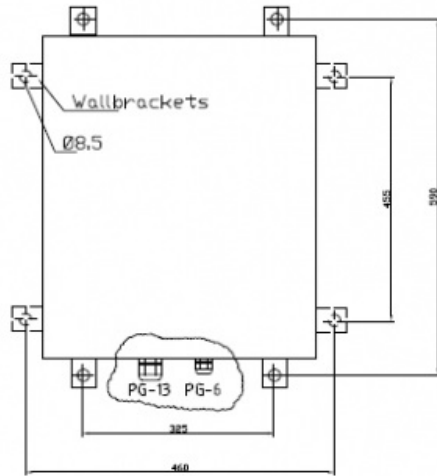

Technical data:

Material.....Fibre glass reinforced polyester

Finish.....Grey RAL 7032

Protection.....IP66

Wallbrackets.....PF/PLM (4pcs.)

All dimensions in mm.