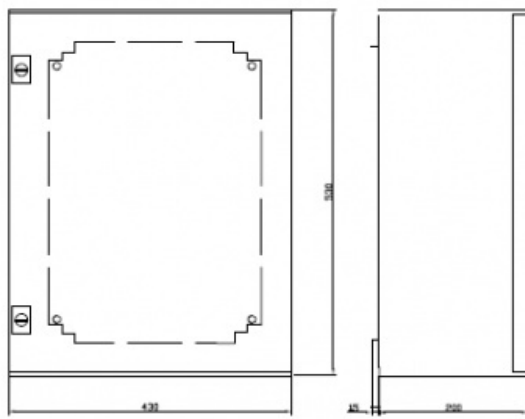

2211000627

IP DECT base station 1G9

Base Station

 in cabinet -w/heater & thermostat IP66

Description

IP DECT base station 1G9 is designed for outdoor cold environment and is inside a cabinet with a heater and thermostat. It has PoE for the base station and 230 VAC for the heater with 115V AC on request. It is prepared with terminals and cable glands and is suitable for the maritime environment.

Technical Dimensions

Technical data:

Material.....Fibre glass reinforced polyester

Finish.....Grey RAL 7032

Protection.....IP66

Wallbrackets.....PF/PLM (4pcs.)

All dimensions in mm.

Specifications

GENERAL

Size (WxHxD)	430 x 330 x 200 mm
Weight	8.0 kg

Used With

KWS6500

IP DECT Server for 30 users, including software licence