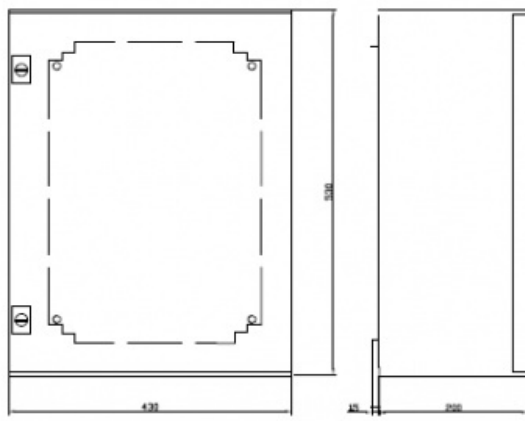

## Technical Dimensions

Technical data:

Material.....Fibre glass reinforced polyester

Finish.....Grey RAL 7032

Protection.....IP66

Wallbrackets.....PF/PLM (4pcs.)

All dimensions in mm.

## GENERAL

Size (WxHxD)	430 x 330 x 200 mm
Weight	8.0 kg