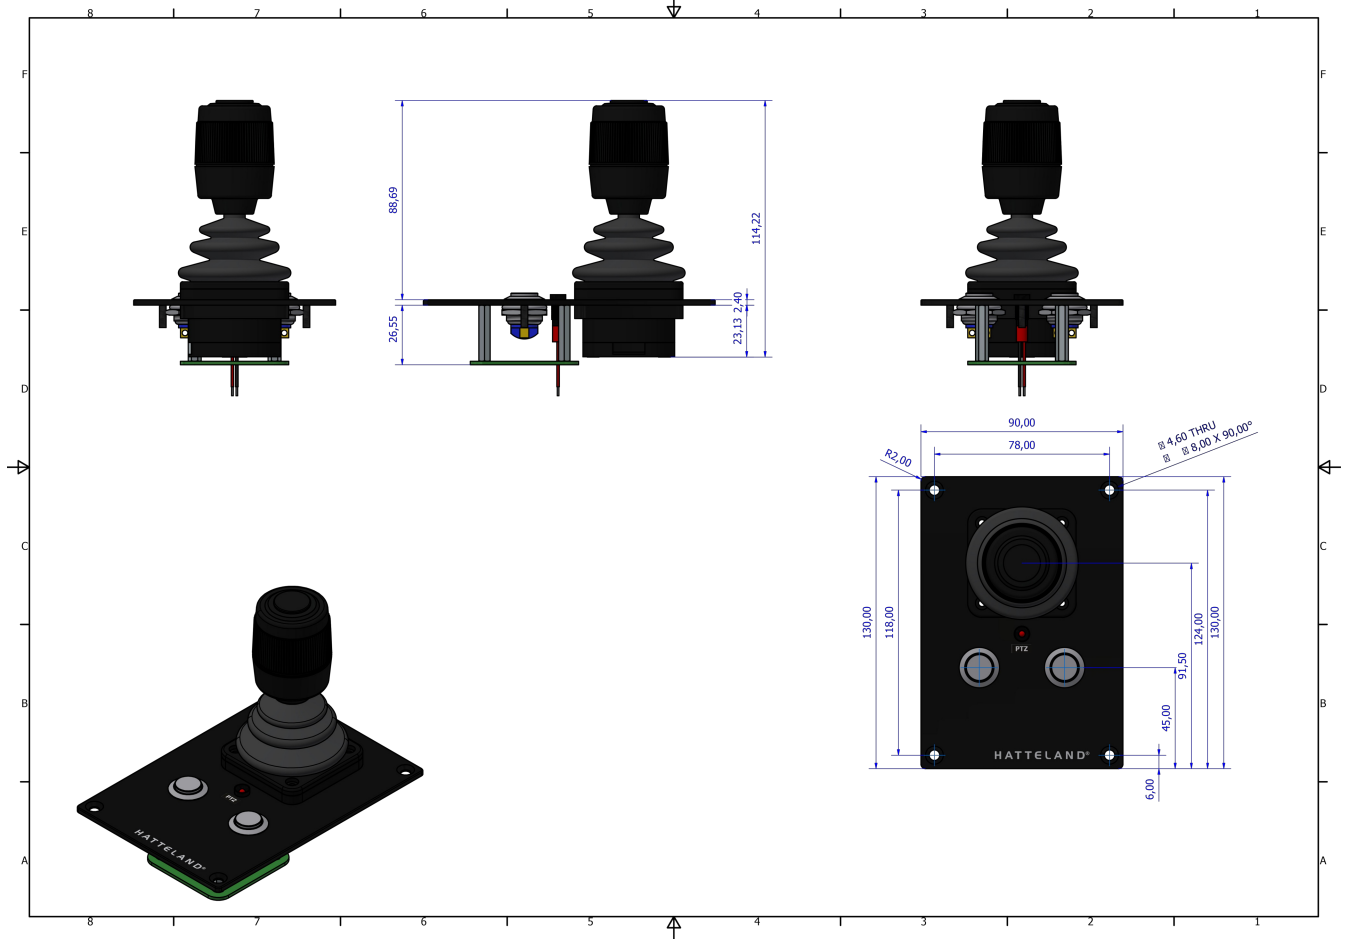

## CST100N2-2048 Joystick Mouse

Joystick Mouse

- ✓ Flush mount
- ✓ PTZ LED red N2 Push buttons
- ✓ USB Interface
- ✓ IEC 60945 Approved
- ✓ Back box on request

---

### Description

The CST100N2-2048 Joystick Mouse is a dual function joystick unit that provides a combined functionality into one single device. The user can use the unit as a mouse pointer or the utilize the 3-axis joystick function.

### Technical Dimensions

## GENERAL

Size (WxHxD)	90 x 130.00 x 114.22
Weight	0.5 kg
Ingress Protection	Sealing IP50 / (Sealing Push button switches IP68)