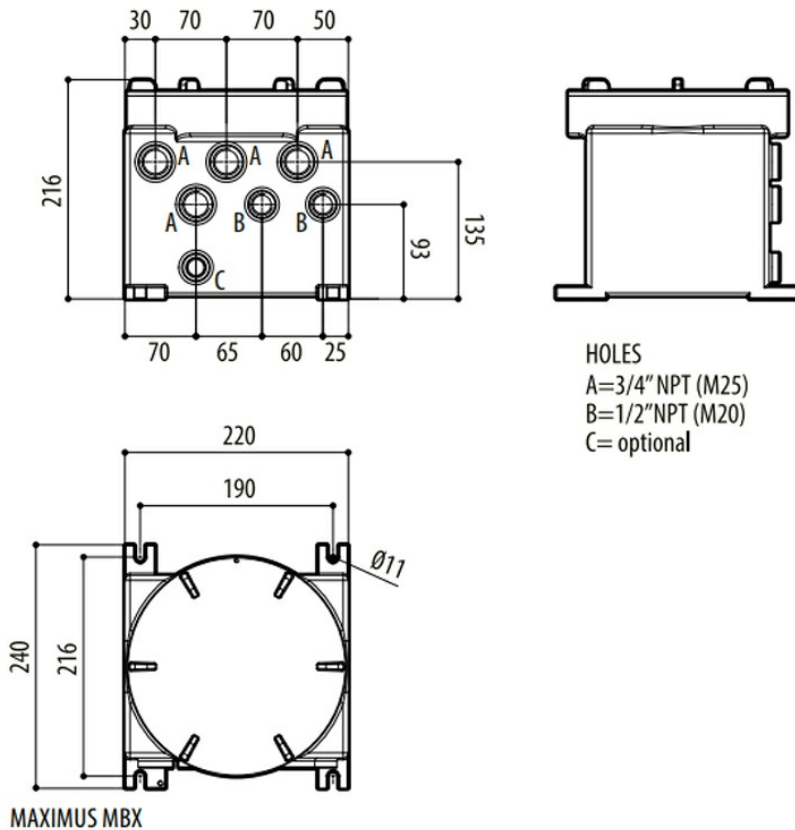

### Description

The Ex Proof Communication Box MBX2MAA is designed to integrate seamlessly with one or more IP or analogue cameras from the Pelco ExSite Enhanced 2 Series, Existe Pro, MAXIMUS MHX, WASEX range. This device can connect a 24Vac-powered PTZ and its washing kit, or two fixed cameras equipped with washing kits.

The Ex Proof Communication Box MBX2MAA provides the devices that it connects to with a low-voltage local power supply. It also offers a Fast Ethernet connection thanks to the integrated Ethernet switch that is equipped with 3 RJ45 ports and an SFP port for fiber optic connection. The SFP module can be chosen according to the requirements of the installation. It has been designed so that the inside gives easy access to cables, making connection effortless. The internal circuitry also makes it possible to bypass analogue video signals and all input/output connections available across the Pelco ExSite Enhanced 2 Series, Existe Pro, MAXIMUS MHX, WASEX range.

### Technical Dimensions

## TECHNICAL DRAWINGS

The indicated measurements are expressed in millimetres.

Used With

MVX2P0WF001A

High-Spec Ex-Proof Day/Night Camera in a Compact Design

Item Number: 2310131011

MVX-HD2-F0WAZ01A

Explosion-Proof IP Camera, 1080p, 30x zoom, Wiper