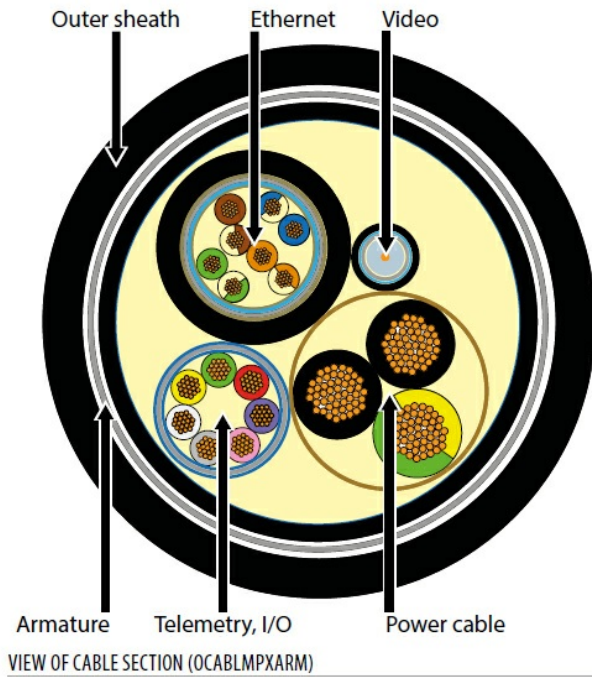

2310131046

Armored cable MMXCABLARM4 , 4 meter

Armoured multicable with barrier gland 4m for MVX-MPX

- ✓ Pre-cabled for Ethernet, video, I/O and telemetry connections
- ✓ Equipped with barrier cable gland
- ✓ Resistant to oil, flames and ultra-violet rays
- ✓ Designed for potentially explosive zones
- ✓ 4 meter version

Description

Armored cable MMXCABLARM4,4 meter is suitable for explosion-proof Pan & Tilt of the MAXIMUS MPX/MPXT/MPXHD series. The pre-assembled cables simplify product installation and are suitable for use in hostile environments. Available in 4 meter length.

Technical Dimensions

The indicated measurements are expressed in millimetres.

Specifications

GENERAL

Armoured, multi-polar,
assembled, black cable with
barrier cable gland 3/4" NPT

Cabling for Pan & Tilt MAXIMUS
MPX/ MAXIMUS MPX DELUX: 1
Ethernet cable, 3 power supply
conductors, 1 coaxial video cable,
7 conductors for alarms, relay
and telemetry