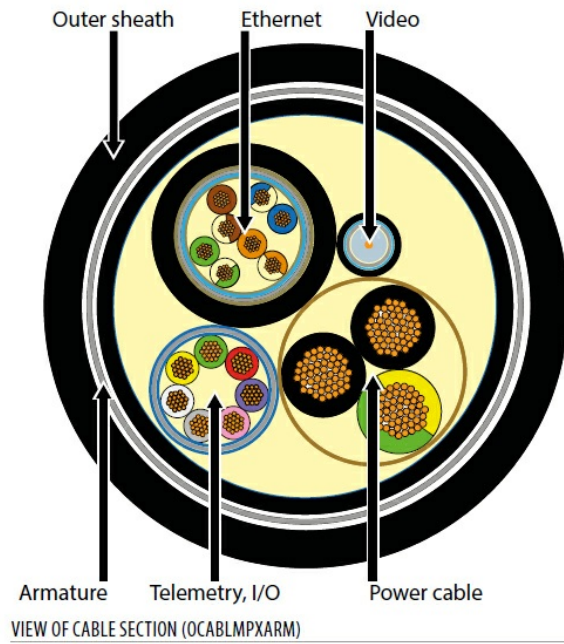

The indicated measurements are expressed in millimetres.