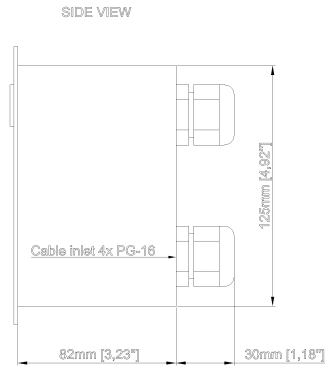

## Technical Dimensions

## GENERAL

Size (WxHxD)	144 x 144 x 82
Weight w/microphone	0.5 kg
Material	Black anodized aluminium
Mounting	Flush, wall with use of back box
Output signal	0.775Vrms / 0dB
Connections	Plugable screw terminals for 2.5 mm <sup>2</sup> cable
Cable glands	4 x PG-16
Cable size	6 x 2 x 0.75 mm <sup>2</sup>
Local mute relay, output	24V DC @ maximum 50mA
IP-rating	IP-44
Operating temperature	-15°C to +55°C
EN60945 environmental category	Protected
Compass safe distance	0.75 m
Operator & reading distance	0.7m