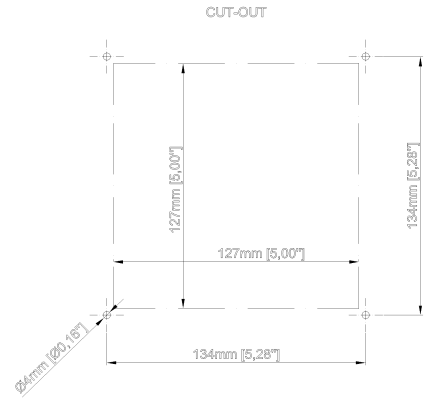

## Technical Dimensions

## GENERAL

Size (WxHxD)	144 x 144 x 82
Weight w/microphone	0.5 kg
Material	Black anodized aluminium
Mounting	Flush, wall with use of back box
Output signal	0.775Vrms / 0dB
Connections	Plugable screw terminals for 2.5 mm <sup>2</sup> cable
Cable glands	4 x PG-16
Cable size	6 x 2 x 0.75 mm <sup>2</sup>
Local mute relay, output	24V DC @ maximum 50mA
IP-rating	IP-44
Operating temperature	-15°C to +55°C
EN60945 environmental category	Protected
Compass safe distance	0.75 m
Operator & reading distance	0.7m