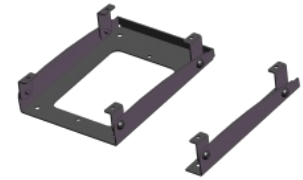

## Accessories

VIPEDIA-BOA01

Din Rail Mount RJ45 Breakout Adapter - Single Port

Item Number: 1200550010

VIPEDIA-BOA02

Din Rail Mount RJ45 Breakout Adapter - Four Port

Item Number: 1200550020

MPX10

Expansion Module for MPS01 with 10 buttons

Item Number: TBD

MPX10-MB

Wall or desk mount bracket kit for MPS10 and MPS20 microphones

Item Number: 1200560100