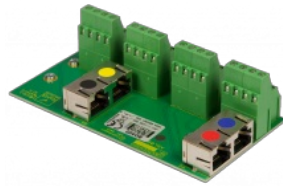

VIPEDIA-BOA02

Din Rail Mount RJ45 Breakout Adapter - Four Port