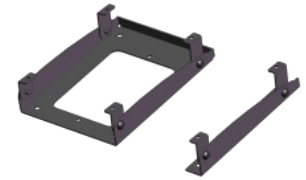

MPX10-MB

Wall or desk mount bracket kit for MPS10 and MPS20 microphones

Used With

VIPEDIA-12-NET

PAVA Audio router with network card