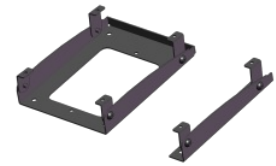

The MPS consists of a sloping console with a flexible gooseneck microphone, a graphic LCD display, a silent operation 'Touch to Talk' touchpad PTT button and a 10 button expansion panel.

Additionally, a VU bar-graph displays the optimum microphone input level and this along with the built-in AGC ensures that consistency in live broadcast levels are maintained. The MPS microphone range offers versatile mounting options, allowing use as a freestanding unit on a desk or permanent installation with an optional bracket.

If required, the MPS can be purchased with a fist microphone as an alternative for the standard gooseneck MPS10-F.

Accessories

VIPEDIA-BOA01

Din Rail Mount RJ45 Breakout Adapter - Single Port

Item Number: 1200550010

VIPEDIA-BOA02

Din Rail Mount RJ45 Breakout Adapter - Four Port

Item Number: 1200550020

MPX10

Expansion Module for MPS01 with 10 buttons

Item Number: TBD

MPX10-MB

Wall or desk mount bracket kit for MPS10 and MPS20 microphones