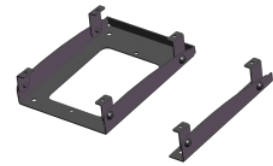

The MPS consists of a sloping console with a flexible gooseneck microphone, a graphic LCD display, a silent operation 'Touch to Talk' touchpad PTT button and a 10 button expansion panel.

Additionally, a VU bar-graph displays the optimum microphone input level and this along with the built-in AGC ensures that consistency in live broadcast levels are maintained. The MPS microphone range offers versatile mounting options, allowing use as a freestanding unit on a desk or permanent installation with an optional bracket.

If required, the MPS can be purchased with a fist microphone as an alternative for the standard gooseneck MPS10-F.

Accessories

VIPEDIA-BOA01

Din Rail Mount RJ45 Breakout Adapter - Single Port

VIPEDIA-BOA02

Din Rail Mount RJ45 Breakout Adapter - Four Port

MPX10

Expansion Module for MPS01 with 10 buttons

MPX10-MB

Wall or desk mount bracket kit for MPS10 and MPS20 microphones

Used With

VIPEDIA-12-NET

PAVA Audio router with network card