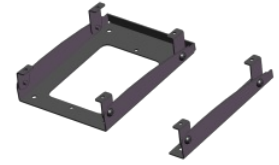

The MPS consists of a sloping console with a flexible gooseneck microphone, a graphic LCD display, a silent operation 'Touch to Talk' touchpad PTT button and a 20 button expansion panel.

Additionally, a VU bar-graph displays the optimum microphone input level and this along with the built-in AGC ensures that consistency in live broadcast levels are maintained. The MPS microphone range offers versatile mounting options, allowing use as a freestanding unit on a desk or permanent installation with an optional bracket.

If required, the MPS can be purchased with a fist microphone as an alternative for the standard gooseneck MPS20-F.

Accessories

VIPEDIA-BOA01

Din Rail Mount RJ45 Breakout Adapter - Single Port

Item Number: 1200550010

VIPEDIA-BOA02

Din Rail Mount RJ45 Breakout Adapter - Four Port

Item Number: 1200550020

MPX10

Expansion Module for MPS01 with 10 buttons

Item Number: TBD

MPX10-MB

Wall or desk mount bracket kit for MPS10 and MPS20 microphones