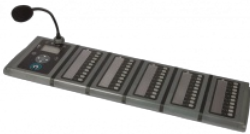

The MPS consists of a sloping console with a flexible gooseneck microphone, a graphic LCD display, a silent operation 'Touch to Talk' touchpad PTT button and a 20 button expansion panel.

Additionally, a VU bar-graph displays the optimum microphone input level and this along with the built-in AGC ensures that consistency in live broadcast levels are maintained. The MPS microphone range offers versatile mounting options, allowing use as a freestanding unit on a desk or permanent installation with an optional bracket.

VIPEDIA-BOA02

Din Rail Mount RJ45 Breakout Adapter - Four Port

Item Number: 1200550020

MPX10

Expansion Module for MPS01 with 10 buttons

Item Number: TBD

MPX10-MB

Wall or desk mount bracket kit for MPS10 and MPS20 microphones

MPS30-G

Desk Mount Paging and Emergency Microphone with 30 buttons - Gooseneck

Item Number: 1000190

MPS40-G

Desk Mount Paging and Emergency Microphone with 40 buttons - Gooseneck

Item Number: 1000191

MPS50-G