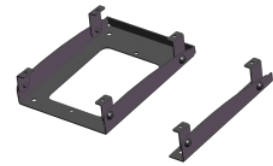

The MPS consists of a sloping console with a flexible gooseneck microphone, a graphic LCD display, a silent operation 'Touch to Talk' touchpad PTT button and a 30 button expansion panel.

Additionally, a VU bar-graph displays the optimum microphone input level and this along with the built-in AGC ensures that consistency in live broadcast levels are maintained. The MPS microphone range offers versatile mounting options, allowing use as a freestanding unit on a desk or permanent installation with an optional bracket.

If required, the MPS can be purchased with a fist microphone as an alternative for the standard gooseneck MPS30-F.

Accessories

VIPEDIA-BOA01

Din Rail Mount RJ45 Breakout Adapter - Single Port

VIPEDIA-BOA02

Din Rail Mount RJ45 Breakout Adapter - Four Port

MPX10

Expansion Module for MPS01 with 10 buttons

MPX10-MB

Wall or desk mount bracket kit for MPS10 and MPS20 microphones

Used With

VIPEDIA-12-NET

PAVA Audio router with network card