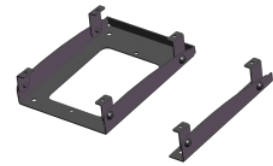

The MPS consists of a sloping console with a flexible gooseneck microphone, a graphic LCD display, a silent operation 'Touch to Talk' touchpad PTT button and a 40 button expansion panel.

Additionally, a VU bar-graph displays the optimum microphone input level and this along with the built-in AGC ensures that consistency in live broadcast levels are maintained. The MPS microphone range offers versatile mounting options, allowing use as a freestanding unit on a desk or permanent installation with an optional bracket.

If required, the MPS can be purchased with a fist microphone as an alternative for the standard gooseneck MPS40-F.

Accessories

VIPEDIA-BOA01

Din Rail Mount RJ45 Breakout Adapter - Single Port

VIPEDIA-BOA02

Din Rail Mount RJ45 Breakout Adapter - Four Port

MPX10

Expansion Module for MPS01 with 10 buttons

MPX10-MB

Wall or desk mount bracket kit for MPS10 and MPS20 microphones

Used With

VIPEDIA-12-NET

PAVA Audio router with network card