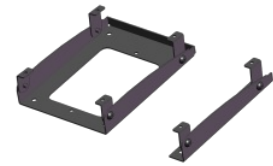

The MPS consists of a sloping console with a flexible gooseneck microphone, a graphic LCD display, a silent operation 'Touch to Talk' touchpad PTT button and a 40 button expansion panel.

Additionally, a VU bar-graph displays the optimum microphone input level and this along with the built-in AGC ensures that consistency in live broadcast levels are maintained. The MPS microphone range offers versatile mounting options, allowing use as a freestanding unit on a desk or permanent installation with an optional bracket.

If required, the MPS can be purchased with a fist microphone as an alternative for the standard gooseneck MPS40-F.

Accessories

VIPEDIA-BOA01

Din Rail Mount RJ45 Breakout Adapter - Single Port

Item Number: 1200550010

VIPEDIA-BOA02

Din Rail Mount RJ45 Breakout Adapter - Four Port

Item Number: 1200550020

MPX10

Expansion Module for MPS01 with 10 buttons

Item Number: TBD

MPX10-MB

Wall or desk mount bracket kit for MPS10 and MPS20 microphones