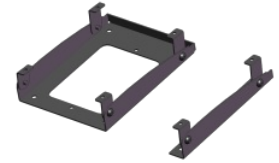

### VIPEDIA-BOA01

Din Rail Mount RJ45 Breakout Adapter - Single Port

Item Number: 1200550010

### VIPEDIA-BOA02

Din Rail Mount RJ45 Breakout Adapter - Four Port

Item Number: 1200550020

### MPX10

Expansion Module for MPS01 with 10 buttons

Item Number: TBD