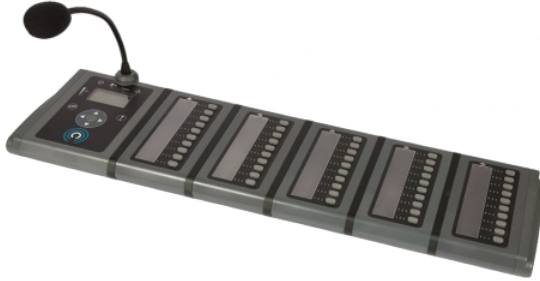

TBD

MPS50-G

Desk Mount Paging and Emergency Microphone with 50 buttons - Gooseneck

- ✓ DESK MOUNT GOOSENECK MICROPHONE WITH SINGLE PTT & 50 PHYSICAL BUTTONS
- ✓ WALL MOUNTABLE OPTIONS
- ✓ LIVE AND STORE-AND-FORWARD SUPPORTED
- ✓ FLEXIBLE CONNECTIVITY SUPPORTING BOTH ANALOGUE AND IP
- ✓ ANALOGUE HARDWARE FALL BACK
- ✓ BACKGROUND MUSIC INPUT AND CONTROL
- ✓ BUILT-IN LOUDSPEAKER WITH LISTEN-IN FUNCTION
- ✓ HEADSET INPUT AND CONTROL
- ✓ COMPATIBLE WITH ZENITEL'S RANGE OF PAVA AUDIO ROUTERS

Public Address

Voice Alarm

Commercial Audio

Civil Defence Approval

EN54

EN 54 Certified

Description

The MPS50-G is part of the Microphone Paging Station (MPS) range of flexible paging and emergency microphones designed to work seamlessly with Zenitel PAVA audio routers. This microphone can be configured for live or store-and-forward broadcasts and to trigger zonal functions such as prerecorded messages and background music (BGM) or control volume levels. Zone selection is facilitated through a rotary selector using the LCD display or the 10 physical buttons.

The MPS consists of a sloping console with a flexible gooseneck microphone, a graphic LCD display, a silent operation 'Touch to Talk' touchpad PTT button and a 50 button expansion panel.

Additionally, a VU bar-graph displays the optimum microphone input level and this along with the built-in AGC ensures that consistency in live broadcast levels are maintained. The MPS microphone range offers versatile mounting options, allowing use as a freestanding unit on a desk or permanent installation with an optional bracket.

If required, the MPS can be purchased with a fist microphone as an alternative for the standard gooseneck MPS50-F.

Accessories

VIPEDIA-BOA01

Din Rail Mount RJ45 Breakout Adapter - Single Port

VIPEDIA-BOA02