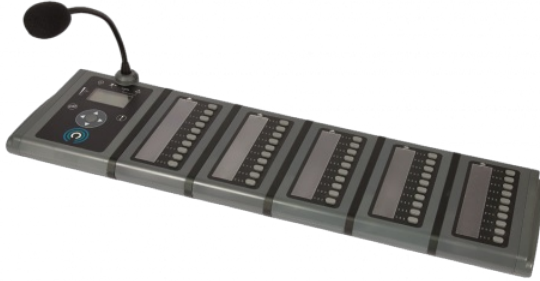

## MPS50-G

Desk Mount Paging and Emergency Microphone with 50 buttons - Gooseneck

- ✓ DESK MOUNT GOOSENECK MICROPHONE WITH SINGLE PTT & 50 PHYSICAL BUTTONS
- ✓ WALL MOUNTABLE OPTIONS
- ✓ LIVE AND STORE-AND-FORWARD SUPPORTED
- ✓ FLEXIBLE CONNECTIVITY SUPPORTING BOTH ANALOGUE AND IP
- ✓ ANALOGUE HARDWARE FALL BACK
- ✓ BACKGROUND MUSIC INPUT AND CONTROL
- ✓ BUILT-IN LOUDSPEAKER WITH LISTEN-IN FUNCTION
- ✓ HEADSET INPUT AND CONTROL
- ✓ COMPATIBLE WITH ZENITEL'S RANGE OF PAVA AUDIO ROUTERS

## Description

The MPS50-G is part of the Microphone Paging Station (MPS) range of flexible paging and emergency microphones designed to work seamlessly with Zenitel PAVA audio routers. This microphone can be configured for live or store-and-forward broadcasts and to trigger zonal functions such as pre-recorded messages and background music (BGM) or control volume levels. Zone selection is facilitated through a rotary selector using the LCD display or the 50 physical buttons.

The MPS consists of a sloping console with a flexible gooseneck microphone, a graphic LCD display, a silent operation 'Touch to Talk' touchpad PTT button and a 50 button expansion panel.

Additionally, a VU bar-graph displays the optimum microphone input level and this along with the built-in AGC ensures that consistency in live broadcast levels are maintained. The MPS microphone range offers versatile mounting options, allowing use as a freestanding unit on a desk or permanent installation with an optional bracket.