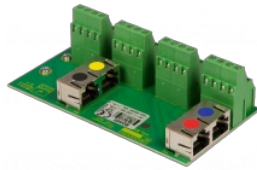

VIPEDIA-BOA02

Din Rail Mount RJ45 Breakout Adapter - Four Port