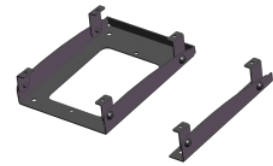

The MPS consists of a sloping console with a flexible gooseneck microphone, a graphic LCD display, a silent operation 'Touch to Talk' touchpad PTT button and a 50 button expansion panel.

Additionally, a VU bar-graph displays the optimum microphone input level and this along with the built-in AGC ensures that consistency in live broadcast levels are maintained. The MPS microphone range offers versatile mounting options, allowing use as a freestanding unit on a desk or permanent installation with an optional bracket.

If required, the MPS can be purchased with a fist microphone as an alternative for the standard gooseneck MPS50-F.

Accessories

VIPEDIA-BOA01

Din Rail Mount RJ45 Breakout Adapter - Single Port

VIPEDIA-BOA02

Din Rail Mount RJ45 Breakout Adapter - Four Port

MPX10

Expansion Module for MPS01 with 10 buttons

MPX10-MB

Wall or desk mount bracket kit for MPS10 and MPS20 microphones

Used With

VIPEDIA-12-NET

PAVA Audio router with network card