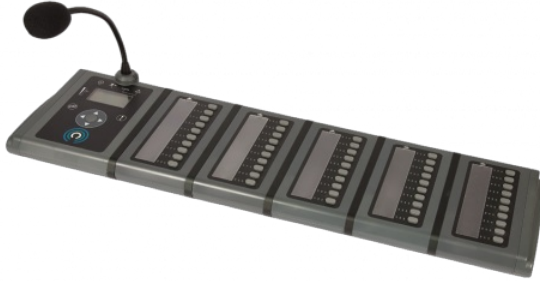

1000192

MPS50-G

Desk Mount Paging and Emergency Microphone with 50 buttons - Gooseneck

- ✓ DESK MOUNT GOOSENECK MICROPHONE WITH SINGLE PTT & 50 PHYSICAL BUTTONS
- ✓ WALL MOUNTABLE OPTIONS
- ✓ LIVE AND STORE-AND-FORWARD SUPPORTED
- ✓ FLEXIBLE CONNECTIVITY SUPPORTING BOTH ANALOGUE AND IP
- ✓ ANALOGUE HARDWARE FALL BACK
- ✓ BACKGROUND MUSIC INPUT AND CONTROL
- ✓ BUILT-IN LOUDSPEAKER WITH LISTEN-IN FUNCTION
- ✓ HEADSET INPUT AND CONTROL
- ✓ COMPATIBLE WITH ZENITEL'S RANGE OF PAVA AUDIO ROUTERS

Public Address

Voice Alarm

Commercial Audio

Civil Defence Approval

EN54

EN 54 Certified

Description

The MPS50-G is part of the Microphone Paging Station (MPS) range of flexible paging and emergency microphones designed to work seamlessly with Zenitel PAVA audio routers. This microphone can be configured for live or store-and-forward broadcasts and to trigger zonal functions such as prerecorded messages and background music (BGM) or control volume levels. Zone selection is facilitated through a rotary selector using the LCD display or the 50 physical buttons.

The MPS consists of a sloping console with a flexible gooseneck microphone, a graphic LCD display, a silent operation 'Touch to Talk' touchpad PTT button and a 50 button expansion panel.

Additionally, a VU bar-graph displays the optimum microphone input level and this along with the built-in AGC ensures that consistency in live broadcast levels are maintained. The MPS microphone range offers versatile mounting options, allowing use as a freestanding unit on a desk or permanent installation with an optional bracket.

If required, the MPS can be purchased with a fist microphone as an alternative for the standard gooseneck MPS50-F.

Accessories

VIPEDIA-BOA01

Din Rail Mount RJ45 Breakout Adapter - Single Port

VIPEDIA-BOA02