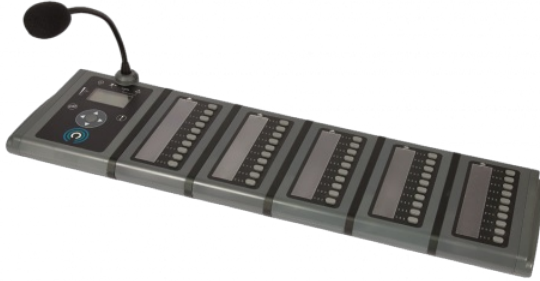

## MPS50-G

Desk Mount Paging and Emergency Microphone with 50 buttons - Gooseneck

- ✓ DESK MOUNT GOOSENECK MICROPHONE WITH SINGLE PTT & 50 PHYSICAL BUTTONS
- ✓ WALL MOUNTABLE OPTIONS
- ✓ LIVE AND STORE-AND-FORWARD SUPPORTED
- ✓ FLEXIBLE CONNECTIVITY SUPPORTING BOTH ANALOGUE AND IP
- ✓ ANALOGUE HARDWARE FALL BACK
- ✓ BACKGROUND MUSIC INPUT AND CONTROL
- ✓ BUILT-IN LOUDSPEAKER WITH LISTEN-IN FUNCTION
- ✓ HEADSET INPUT AND CONTROL
- ✓ COMPATIBLE WITH ZENITEL'S RANGE OF PAVA AUDIO ROUTERS

## Description

The MPS50-G is part of the Microphone Paging Station (MPS) range of flexible paging and emergency microphones designed to work seamlessly with Zenitel PAVA audio routers. This microphone can be configured for live or store-and-forward broadcasts and to trigger zonal functions such as prerecorded messages and background music (BGM) or control volume levels. Zone selection is facilitated through a rotary selector using the LCD display or the 10 physical buttons.

The MPS consists of a sloping console with a flexible gooseneck microphone, a graphic LCD display, a silent operation 'Touch to Talk' touchpad PTT button and a 50 button expansion panel.

Additionally, a VU bar-graph displays the optimum microphone input level and this along with the built-in AGC ensures that consistency in live broadcast levels are maintained. The MPS microphone range offers versatile mounting options, allowing use as a freestanding unit on a desk or permanent installation with an optional bracket.

## Accessories

VIPEDIA-BOA01

Din Rail Mount RJ45 Breakout Adapter - Single Port

VIPEDIA-BOA02

Din Rail Mount RJ45 Breakout Adapter - Four Port

MPX10

Expansion Module for MPS01 with 10 buttons

MPX10-MB