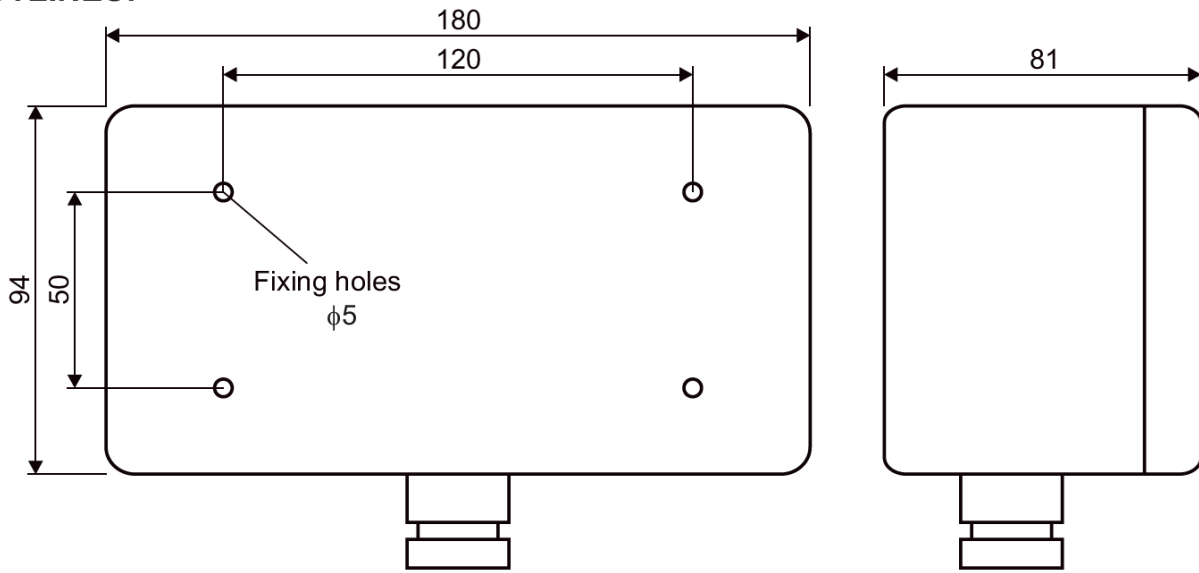

## ITCS-C5

Unit for calling and call reset for bathroom

Unit for Call and Call Reset for bathroom

### Description

- ✓ Mostly used in bathrooms/toilets
- ✓ Call is done by pulling line - rope in direction marked with arrow
- ✓ Red bulb in push button lights when call is done, until call is reset
- ✓ Bulkhead mounting

### Technical Dimensions

## MECHANICAL

Dimensions (WxHxD)	180x94x81 mm
Weight	0.5 kg
Cable inlet (gland)	1 x PG 13.5
Protection	IP 44