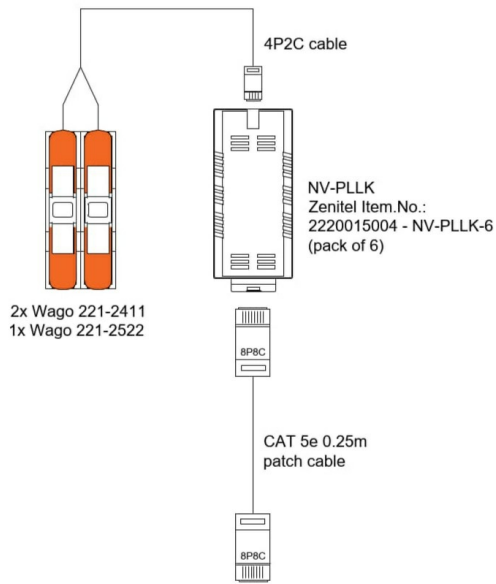

## TFIE-NV-PLLK

Kit for NV-PLLK adapter in TFIE stations

- ✓ Complete kit for installation of PoLRE adapter inside TFIE stations
- ✓ Including NV-PLLK
- ✓ Including 0,25m patch cable

## Description

The TFIE-NV-PLLK Installation Kit provides all necessary components for mounting and connecting the NV-PLLK adapter in TFIE series intercom stations.

The kit includes an NV-PLLK adapter, TA-29 mounting plate for secure installation, connection terminals for easy wiring, and a 0.25m LAN patch cable.

## Technical Dimensions