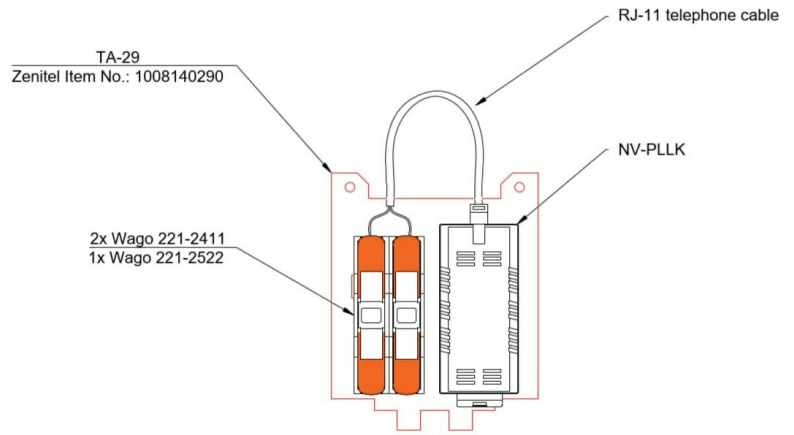

Used With

IP and SIP Intercom

IP and SIP Intercom

IP and SIP Intercom