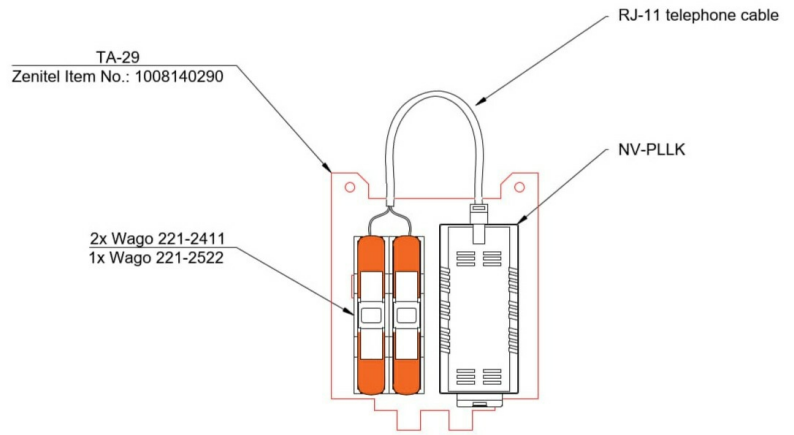

Used With

IP and SIP Intercom

Item Number: 1008122010

IP and SIP Intercom

Item Number: 1008122020

IP and SIP Intercom

Item Number: 1008122060