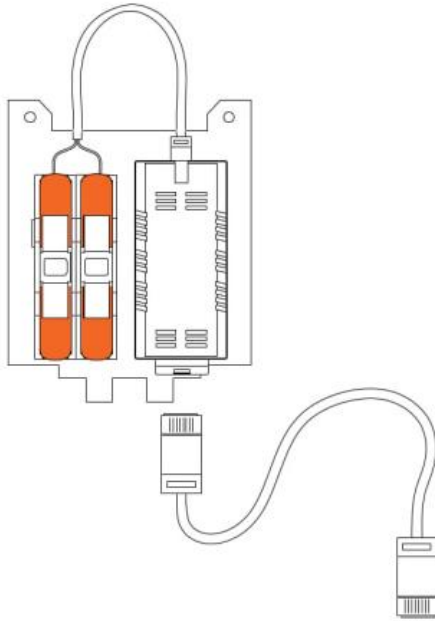

## TFIE-NV-PLLK

Kit for NV-PLLK adapter in TFIE stations

- ✓ Complete kit for installation of PoLRE adapter inside TFIE stations
- ✓ Including NV-PLLK
- ✓ Including 0,25m patch cable

## Description

The TFIE-NV-PLLK Installation Kit provides all necessary components for mounting and connecting the NV-PLLK adapter in TFIE series intercom stations.

The kit includes an NV-PLLK adapter, TA-29 mounting plate for secure installation, connection terminals for easy wiring, and a 0.25m LAN patch cable.

This complete mounting solution ensures proper integration of the NV-PLLK adapter within the station enclosure while maintaining clean cable management and reliable connectivity.