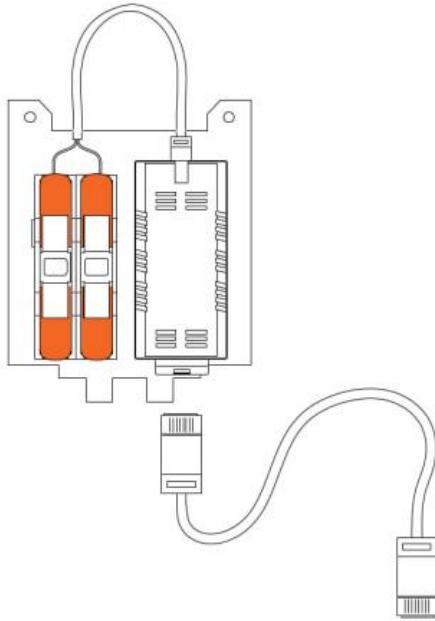

1021010031

TFIE-NV-PLLK

Kit for NV-PLLK adapter in TFIE stations

- ✓ Complete kit for installation of PoLRE adapter inside TFIE stations
- ✓ Including NV-PLLK
- ✓ Including 0,25m patch cable

Description

The TFIE-NV-PLLK Installation Kit provides all necessary components for mounting and connecting the NV-PLLK adapter in TFIE series intercom stations.

The kit includes an NV-PLLK adapter, TA-29 mounting plate for secure installation, connection terminals for easy wiring, and a 0.25m LAN patch cable.

This complete mounting solution ensures proper integration of the NV-PLLK adapter within the station enclosure while maintaining clean cable management and reliable connectivity.