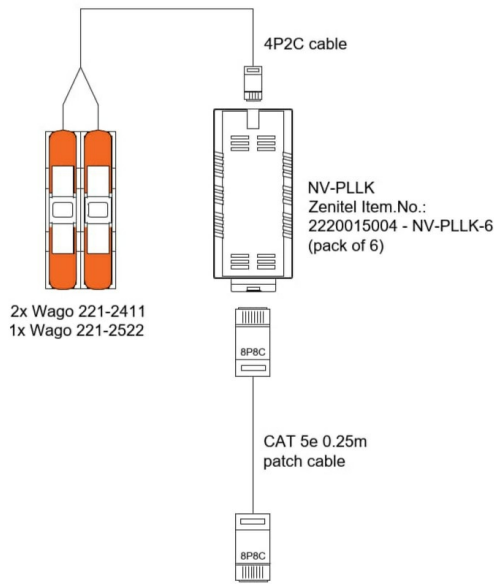

Used With

IP and SIP Intercom

IP and SIP Intercom

IP and SIP Intercom