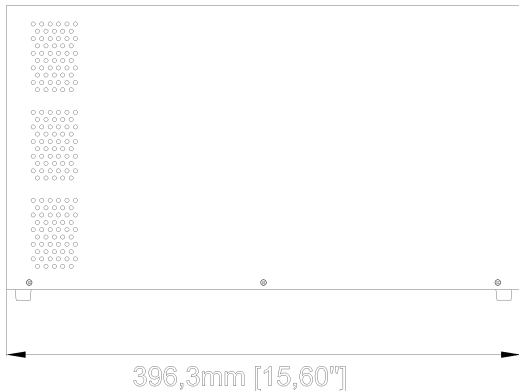

Technical Dimensions

SIDE VIEW

FRONT VIEW

REAR VIEW

Specifications

GENERAL

Sn	1000 VA
Pn	1000 W
Input Voltage	55-150 VAC (Depending on load level)
Input Frequency	50/60 Hz auto-sensing
Output Voltage	120 VAC nominal (100/110/115/127 selectable)
Output Waveform	Pure sine wave, zero transfer time
Output Frequency	50/60Hz auto-sensing \leq 1%
Output Efficiency	Up to 98% ECO Mode and 92% online mode
Output Overload Capacity	$> 110\%$ & $\leq 130\%$ for 5 min; $> 130\%$ & $\leq 140\%$ for 30 sec; $> 140\%$ for 1.5 sec
Battery chemistry	Sealed, maintenance-free lead acid
Dimensions (W x D x H)	142.3 x 396.3 x 218.4 mm / 5.6 x 15.6 x 8.6 in
Weight	13.6 kg / 30 lbs