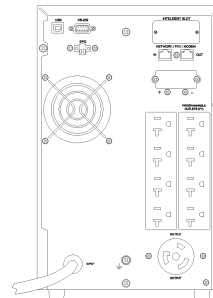

Technical Dimensions

SIDE VIEW

FRONT VIEW

REAR VIEW

Specifications

GENERAL

Sn	1000 VA
Pn	1000 W
Input Voltage	55-150 VAC (Depending on load level)
Input Frequency	50/60 Hz auto-sensing
Output Voltage	120 VAC nominal (100/110/115/127 selectable)
Output Waveform	Pure sine wave, zero transfer time
Output Frequency	50/60Hz auto-sensing \leq 1%
Output Efficiency	Up to 98% ECO Mode and 92% online mode
Output Overload Capacity	$> 110\%$ & $\leq 130\%$ for 5 min; $> 130\%$ & $\leq 140\%$ for 30 sec; $> 140\%$ for 1.5 sec
Battery chemistry	Sealed, maintenance-free lead acid
Dimensions (W x D x H)	142.3 x 396.3 x 218.4 mm / 5.6 x 15.6 x 8.6 in
Weight	13.6 kg / 30 lbs

Accessories

UPS-XPC-CARD

Dry Contact Interface Card

Item Number: 2970000204