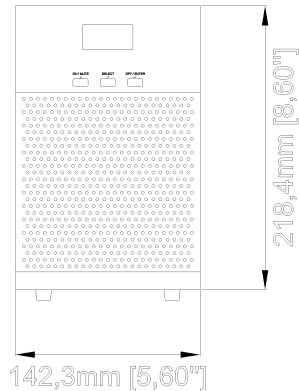

Technical Dimensions

SIDE VIEW

FRONT VIEW

REAR VIEW

Specifications

GENERAL

Sn	1000 VA
Pn	1000 W
Input Voltage	55-150 VAC (Depending on load level)
Input Frequency	50/60 Hz auto-sensing
Output Voltage	120 VAC nominal (100/110/115/127 selectable)
Output Waveform	Pure sine wave, zero transfer time
Output Frequency	50/60Hz auto-sensing \leq 1%
Output Efficiency	Up to 98% ECO Mode and 92% online mode
Output Overload Capacity	$> 110\%$ & $\leq 130\%$ for 5 min; $> 130\%$ & $\leq 140\%$ for 30 sec; $> 140\%$ for 1.5 sec
Battery chemistry	Sealed, maintenance-free lead acid
Dimensions (W x D x H)	142.3 x 396.3 x 218.4 mm / 5.6 x 15.6 x 8.6 in
Weight	13.6 kg / 30 lbs