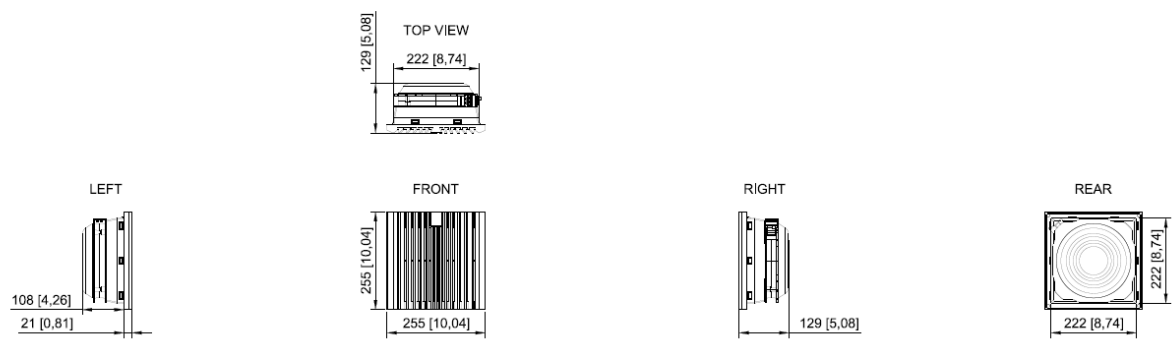

Technical Dimensions

Specifications

GENERAL (FAN-AND-FILTER UNIT)

Rated operating voltage	230 V, 1~, 50/60 Hz
Power consumption	At 50 Hz: 33.1 W / At 60 Hz: 37.3 W
Rated current max.	At 50 Hz: 0.2 A / At 60 Hz: 0.21 A
Air throughput, unimpeded airflow (with chopped-fibre filter)	At 50 Hz: 175 m ³ /h / At 60 Hz: 157 m ³ /h
Air throughput, unimpeded airflow (with pleated filter)	At 50 Hz: 218 m ³ /h / At 60 Hz: 191 m ³ /h
Air throughput with matching outlet filter including chopped-fibre filter	At 50 Hz: 130 m ³ /h / At 60 Hz: 112 m ³ /h
Air throughput with matching outlet filter including pleated filter	At 50 Hz: 191 m ³ /h / At 60 Hz: 161 m ³ /h
Pre-fuse	Miniature circuit-breaker/fuse: 2 A
IP protection category to IEC 60 529	IP 54-56 (depending on filter type)
Dimensions W x D x H	255 x 129 x 255 mm
Installation depth	108 mm
Weight	2.2 kg

GENERAL (INTERNAL THERMOSTAT)

Rated operating voltage	24-230 VAC, 1~ / 24-60 VDC
Dimensions W x D x H	71 x 33.5 x 71 mm
Weight	0.12 kg

GENERAL (ROOF AIR OUTLET)

Dimensions W x D x H	559 x 37 x 459 mm
IP Protection	IP22