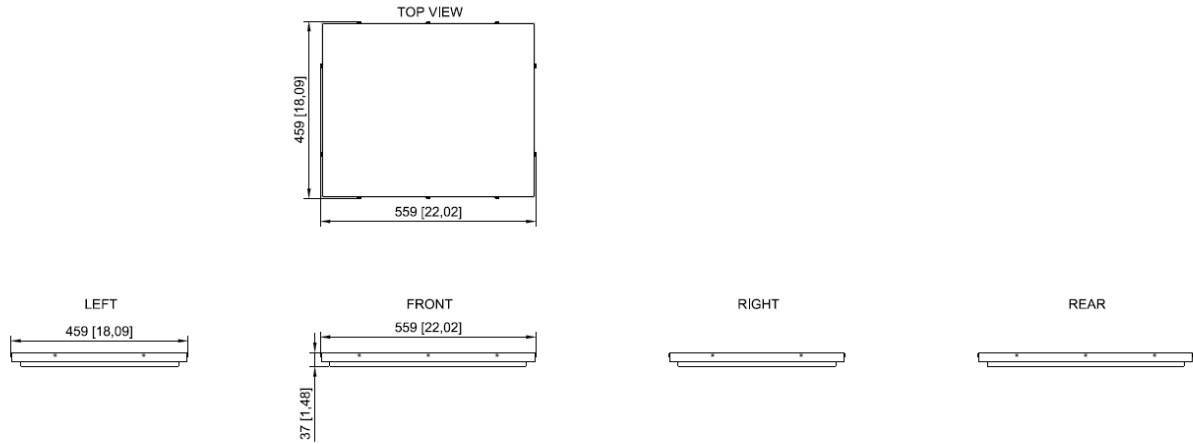

Technical Dimensions

Specifications

GENERAL (FAN-AND-FILTER UNIT)

Rated operating voltage	230 V, 1~, 50/60 Hz
Power consumption	At 50 Hz: 33.1 W / At 60 Hz: 37.3 W
Rated current max.	At 50 Hz: 0.2 A / At 60 Hz: 0.21 A
Air throughput, unimpeded airflow (with chopped-fibre filter)	At 50 Hz: 175 m ³ /h / At 60 Hz: 157 m ³ /h
Air throughput, unimpeded airflow (with pleated filter)	At 50 Hz: 218 m ³ /h / At 60 Hz: 191 m ³ /h
Air throughput with matching outlet filter including chopped-fibre filter	At 50 Hz: 130 m ³ /h / At 60 Hz: 112 m ³ /h
Air throughput with matching outlet filter including pleated filter	At 50 Hz: 191 m ³ /h / At 60 Hz: 161 m ³ /h
Pre-fuse	Miniature circuit-breaker/fuse: 2 A
IP protection category to IEC 60 529	IP 54-56 (depending on filter type)
Dimensions W x D x H	255 x 129 x 255 mm
Installation depth	108 mm
Weight	2.2 kg

GENERAL (INTERNAL THERMOSTAT)

Rated operating voltage	24-230 VAC, 1~ / 24-60 VDC
Dimensions W x D x H	71 x 33.5 x 71 mm
Weight	0.12 kg

GENERAL (ROOF AIR OUTLET)

Dimensions W x D x H	559 x 37 x 459 mm
IP Protection	IP22