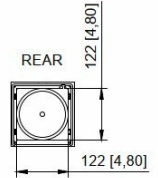

Note: For CAB24-FWD-V2, please add one additional fan:

- ✓ 2810011033 - Fan-and-Filter Unit: front-door mounting, 148.5x148.5 mm, 115 VAC

Technical Dimensions

Specifications

GENERAL (FAN-AND-FILTER UNIT)

Rated operating voltage	115 V, 1~, 50/60 Hz
Power consumption	At 50 Hz: 15.4 W / At 60 Hz: 15.8 W
Rated current max.	At 50 Hz: 0.2 A / At 60 Hz: 0.21 A
Air throughput, unimpeded airflow (with chopped-fibre filter)	At 50 Hz: 53 m ³ /h / At 60 Hz: 64 m ³ /h
Air throughput, unimpeded airflow (with pleated filter)	At 50 Hz: 63 m ³ /h / At 60 Hz: 72 m ³ /h
Air throughput with matching outlet filter including chopped-fibre filter	At 50 Hz: 40 m ³ /h / At 60 Hz: 46 m ³ /h
Pre-fuse	Miniature circuit-breaker/fuse: 4 A
IP protection category to IEC 60 529	IP 54-56 (depending on filter type)
Dimensions W x D x H	148.5 x 82.5 x 148.5 mm
Installation depth	64 mm
Weight	0.859 kg

GENERAL (INTERNAL THERMOSTAT)

Rated operating voltage	24-230 VAC, 1~ / 24-60 VDC
Dimensions W x D x H	71 x 33.5 x 71 mm
Weight	0.12 kg

GENERAL (ROOF AIR OUTLET)

Dimensions W x D x H	559 x 37 x 459 mm
IP Protection	IP22