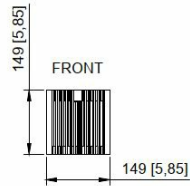

2810011077

CAB-AVF-S-115

Active ventilation for CABxx with a steel door, 115 VAC

- ✓ The package consists of:
 - ✓ Fan-and-Filter Unit: front-door mounting, 148.5x148.5 mm, 115 VAC
 - ✓ Internal Thermostat (with mounting plate)
 - ✓ Roof Air Outlet (non-powered)
- ✓ IP22

Note: For CAB24-FWD-V2, please add one additional fan:

- ✓ 2810011033 - Fan-and-Filter Unit: front-door mounting, 148.5x148.5 mm, 115 VAC

Technical Dimensions

Specifications

GENERAL (FAN-AND-FILTER UNIT)

Rated operating voltage	115 V, 1~, 50/60 Hz
Power consumption	At 50 Hz: 15.4 W / At 60 Hz: 15.8 W
Rated current max.	At 50 Hz: 0.2 A / At 60 Hz: 0.21 A
Air throughput, unimpeded airflow (with chopped-fibre filter)	At 50 Hz: 53 m ³ /h / At 60 Hz: 64 m ³ /h
Air throughput, unimpeded airflow (with pleated filter)	At 50 Hz: 63 m ³ /h / At 60 Hz: 72 m ³ /h
Air throughput with matching outlet filter including chopped-fibre filter	At 50 Hz: 40 m ³ /h / At 60 Hz: 46 m ³ /h
Pre-fuse	Miniature circuit-breaker/fuse: 4 A
IP protection category to IEC 60 529	IP 54-56 (depending on filter type)
Dimensions W x D x H	148.5 x 82.5 x 148.5 mm
Installation depth	64 mm
Weight	0.859 kg

GENERAL (INTERNAL THERMOSTAT)

Rated operating voltage	24-230 VAC, 1~ / 24-60 VDC
Dimensions W x D x H	71 x 33.5 x 71 mm
Weight	0.12 kg

GENERAL (ROOF AIR OUTLET)

Dimensions W x D x H	559 x 37 x 459 mm
IP Protection	IP22