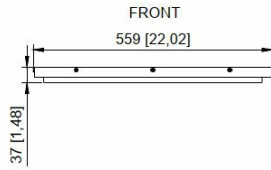

2810011077

CAB-AVF-S-115

Active ventilation for CABxx with a steel door, 115 VAC

- ✓ The package consists of:
 - ✓ Fan-and-Filter Unit: front-door mounting, 148.5x148.5 mm, 115 VAC
 - ✓ Internal Thermostat (with mounting plate)
 - ✓ Roof Air Outlet (non-powered)
- ✓ IP22

Note: For CAB24-FWD-V2, please add one additional fan:

- ✓ 2810011033 - Fan-and-Filter Unit: front-door mounting, 148.5x148.5 mm, 115 VAC

Technical Dimensions

Specifications

GENERAL (FAN-AND-FILTER UNIT)

Rated operating voltage	115 V, 1~, 50/60 Hz
Power consumption	At 50 Hz: 15.4 W / At 60 Hz: 15.8 W
Rated current max.	At 50 Hz: 0.2 A / At 60 Hz: 0.21 A
Air throughput, unimpeded airflow (with chopped-fibre filter)	At 50 Hz: 53 m ³ /h / At 60 Hz: 64 m ³ /h
Air throughput, unimpeded airflow (with pleated filter)	At 50 Hz: 63 m ³ /h / At 60 Hz: 72 m ³ /h
Air throughput with matching outlet filter including chopped-fibre filter	At 50 Hz: 40 m ³ /h / At 60 Hz: 46 m ³ /h
Pre-fuse	Miniature circuit-breaker/fuse: 4 A
IP protection category to IEC 60 529	IP 54-56 (depending on filter type)
Dimensions W x D x H	148.5 x 82.5 x 148.5 mm
Installation depth	64 mm
Weight	0.859 kg

GENERAL (INTERNAL THERMOSTAT)

Rated operating voltage	24-230 VAC, 1~ / 24-60 VDC
Dimensions W x D x H	71 x 33.5 x 71 mm
Weight	0.12 kg

GENERAL (ROOF AIR OUTLET)

Dimensions W x D x H	559 x 37 x 459 mm
IP Protection	IP22