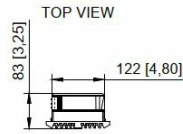

Note: For CAB24-FWD-V2, please add one additional fan:

- ✓ 2810011033 - Fan-and-Filter Unit: front-door mounting, 148.5x148.5 mm, 115 VAC

Technical Dimensions

Specifications

GENERAL (FAN-AND-FILTER UNIT)

Rated operating voltage	115 V, 1~, 50/60 Hz
Power consumption	At 50 Hz: 15.4 W / At 60 Hz: 15.8 W
Rated current max.	At 50 Hz: 0.2 A / At 60 Hz: 0.21 A
Air throughput, unimpeded airflow (with chopped-fibre filter)	At 50 Hz: 53 m ³ /h / At 60 Hz: 64 m ³ /h
Air throughput, unimpeded airflow (with pleated filter)	At 50 Hz: 63 m ³ /h / At 60 Hz: 72 m ³ /h
Air throughput with matching outlet filter including chopped-fibre filter	At 50 Hz: 40 m ³ /h / At 60 Hz: 46 m ³ /h
Pre-fuse	Miniature circuit-breaker/fuse: 4 A
IP protection category to IEC 60 529	IP 54-56 (depending on filter type)
Dimensions W x D x H	148.5 x 82.5 x 148.5 mm
Installation depth	64 mm
Weight	0.859 kg

GENERAL (INTERNAL THERMOSTAT)

Rated operating voltage	24-230 VAC, 1~ / 24-60 VDC
Dimensions W x D x H	71 x 33.5 x 71 mm
Weight	0.12 kg

GENERAL (ROOF AIR OUTLET)

Dimensions W x D x H	559 x 37 x 459 mm
IP Protection	IP22