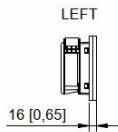

Note: For CAB24-FWD-V2, please add one additional fan:

- ✓ 2810011033 - Fan-and-Filter Unit: front-door mounting, 148.5x148.5 mm, 115 VAC

Technical Dimensions

Specifications

GENERAL (FAN-AND-FILTER UNIT)

Rated operating voltage	115 V, 1~, 50/60 Hz
Power consumption	At 50 Hz: 15.4 W / At 60 Hz: 15.8 W
Rated current max.	At 50 Hz: 0.2 A / At 60 Hz: 0.21 A
Air throughput, unimpeded airflow (with chopped-fibre filter)	At 50 Hz: 53 m ³ /h / At 60 Hz: 64 m ³ /h
Air throughput, unimpeded airflow (with pleated filter)	At 50 Hz: 63 m ³ /h / At 60 Hz: 72 m ³ /h
Air throughput with matching outlet filter including chopped-fibre filter	At 50 Hz: 40 m ³ /h / At 60 Hz: 46 m ³ /h
Pre-fuse	Miniature circuit-breaker/fuse: 4 A
IP protection category to IEC 60 529	IP 54-56 (depending on filter type)
Dimensions W x D x H	148.5 x 82.5 x 148.5 mm
Installation depth	64 mm
Weight	0.859 kg

GENERAL (INTERNAL THERMOSTAT)

Rated operating voltage	24-230 VAC, 1~ / 24-60 VDC
Dimensions W x D x H	71 x 33.5 x 71 mm
Weight	0.12 kg

GENERAL (ROOF AIR OUTLET)

Dimensions W x D x H	559 x 37 x 459 mm
IP Protection	IP22