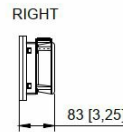

Note: For CAB24-FWD-V2, please add one additional fan:

- ✓ 2810011033 - Fan-and-Filter Unit: front-door mounting, 148.5x148.5 mm, 115 VAC

Technical Dimensions

Specifications

GENERAL (FAN-AND-FILTER UNIT)

Rated operating voltage	115 V, 1~, 50/60 Hz
Power consumption	At 50 Hz: 15.4 W / At 60 Hz: 15.8 W
Rated current max.	At 50 Hz: 0.2 A / At 60 Hz: 0.21 A
Air throughput, unimpeded airflow (with chopped-fibre filter)	At 50 Hz: 53 m ³ /h / At 60 Hz: 64 m ³ /h
Air throughput, unimpeded airflow (with pleated filter)	At 50 Hz: 63 m ³ /h / At 60 Hz: 72 m ³ /h
Air throughput with matching outlet filter including chopped-fibre filter	At 50 Hz: 40 m ³ /h / At 60 Hz: 46 m ³ /h
Pre-fuse	Miniature circuit-breaker/fuse: 4 A
IP protection category to IEC 60 529	IP 54-56 (depending on filter type)
Dimensions W x D x H	148.5 x 82.5 x 148.5 mm
Installation depth	64 mm
Weight	0.859 kg

GENERAL (INTERNAL THERMOSTAT)

Rated operating voltage	24-230 VAC, 1~ / 24-60 VDC
Dimensions W x D x H	71 x 33.5 x 71 mm
Weight	0.12 kg

GENERAL (ROOF AIR OUTLET)

Dimensions W x D x H	559 x 37 x 459 mm
IP Protection	IP22