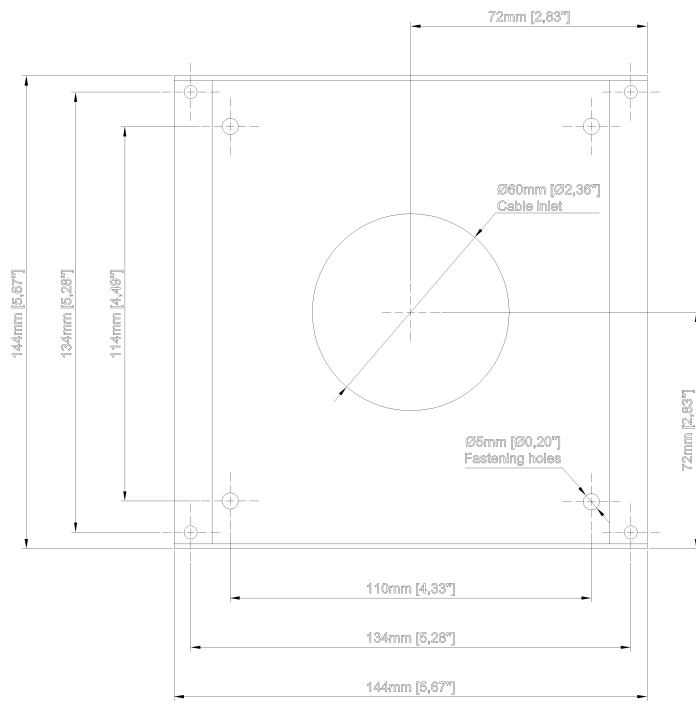

2340110053

SPA-M6BOKS-MED

Wall-mount box for SPA-M1/M6 and VM15/50-RD panels - MED

Description

- ✓ Wall mounting box for SPA-M1/SPA-M6 PA-panels and volume controls VM-15RD/VM-50RD.
- ✓ For SPA public address and general alarm systems.
- ✓ Designed for indoor use

Technical Dimensions

FRONT VIEW

SIDE VIEW

Specifications

GENERAL

Size (WxHxD)	144 x 144 x 82
Weight	0.3 kg
Material	Black anodized aluminium
Mounting	4x4 mm screws

Used With

SPA-M1-V2

SPA-M1-D

SPA-M6-V2

SPA-M6-D

VM15-RD

Dual Volume Control 4 Wire
Override 2x15W

VM15-RDF

Dual Volume Control 4 Wire
Failsafe Override 2x15W

VM50-RD

Dual Volume Control 4 Wire
Override 2x50W

VM50-RDF

Dual Volume Control 4 Wire
Failsafe Override 2x50W

SPA-PROG4-RDF

Entertainment program selector
dual failsafe.