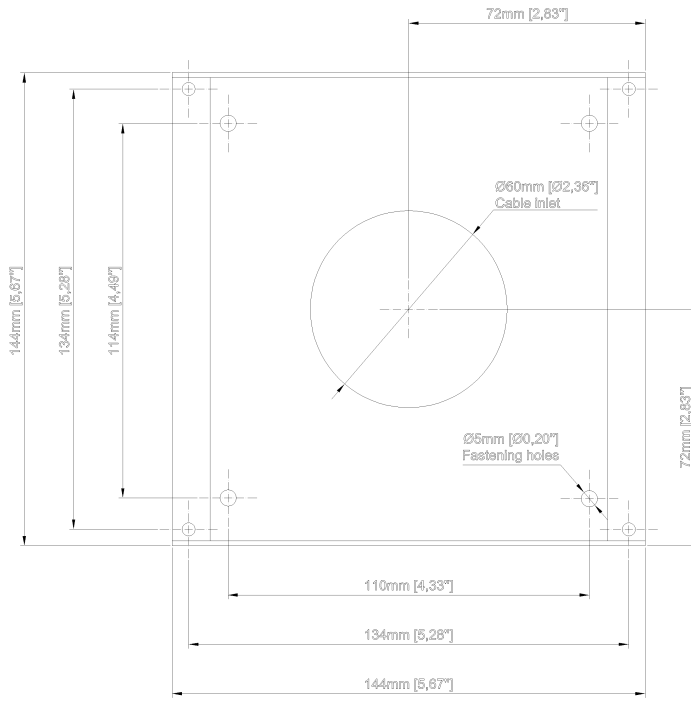

2340110053

SPA-M6BOKS-MED

Wall-mount box for SPA-M1/M6 and VM15/50-RD panels - MED

Description

- ✓ Wall mounting box for SPA-M1/SPA-M6 PA-panels and volume controls VM-15RD/VM-50RD.
- ✓ For SPA public address and general alarm systems.
- ✓ Designed for indoor use

Technical Dimensions

FRONT VIEW

SIDE VIEW

Specifications

GENERAL

Size (WxHxD)	144 x 144 x 82
Weight	0.3 kg
Material	Black anodized aluminium
Mounting	4x4 mm screws

Used With

SPA-M1-V2

Dual Volume Control 4 Wire
Override 2x15W

Item Number: 3005010211

VM15-RDF

Dual Volume Control 4 Wire
Failsafe Override 2x15W

Item Number: 3005010212

VM50-RD

Dual Volume Control 4 Wire
Override 2x50W

Item Number: 3005010214

VM50-RDF

Dual Volume Control 4 Wire
Failsafe Override 2x50W

Item Number: 3005010215

SPA-PROG4-RDF

Entertainment program selector
dual failsafe.

Item Number: 3005010172