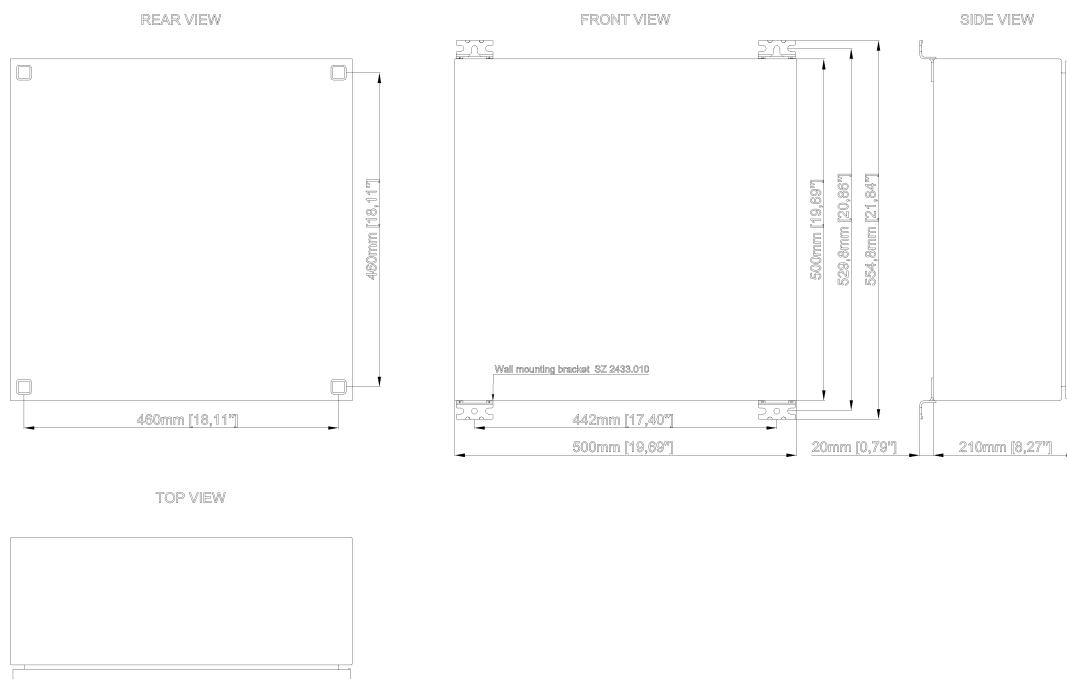

3006090382

76R1007M

Stainless steel cabinet 500x500x210mm, IP66, incl. assembly

- ✓ Stainless steel 1.4301 (AISI 304)
- ✓ Mounting plate: Sheet steel
- ✓ IP66
- ✓ Includes two cam lock
- ✓ For indoor use only
- ✓ Stainless steel 1.4301 (AISI 304) mounting brackets are included

IP66

Technical Dimensions

Specifications

GENERAL

Size (WxHxD)	500 x 500 x 210 mm
--------------	--------------------

Weight	15.27 kg
--------	----------
