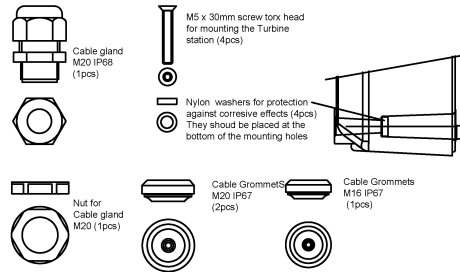

1008140010

TA-1

Turbine Compact Onwall Back Box

Back Box for on-wall mounting of all Turbine Compact Stations

 IP66  IK10

Description

Back Box for on-wall mounting of all Turbine Compact Stations

Technical Dimensions

Parts included in the package

Specifications

MECHANICAL

Size (WxHxD): 120 x 180 x 62mm

Wt: 0.8kg

Ingress protection rating

IP-66, tested according to EN 60529

Impact protection rating

IK 10, tested according to EN 62262

Material

Aluminum alloy - A413.0, AlSi12Fe, painted

Finish

Grey RAL 9007. Custom colors possible*

*Please contact our local sales office for details.

Used With

TCIS-1