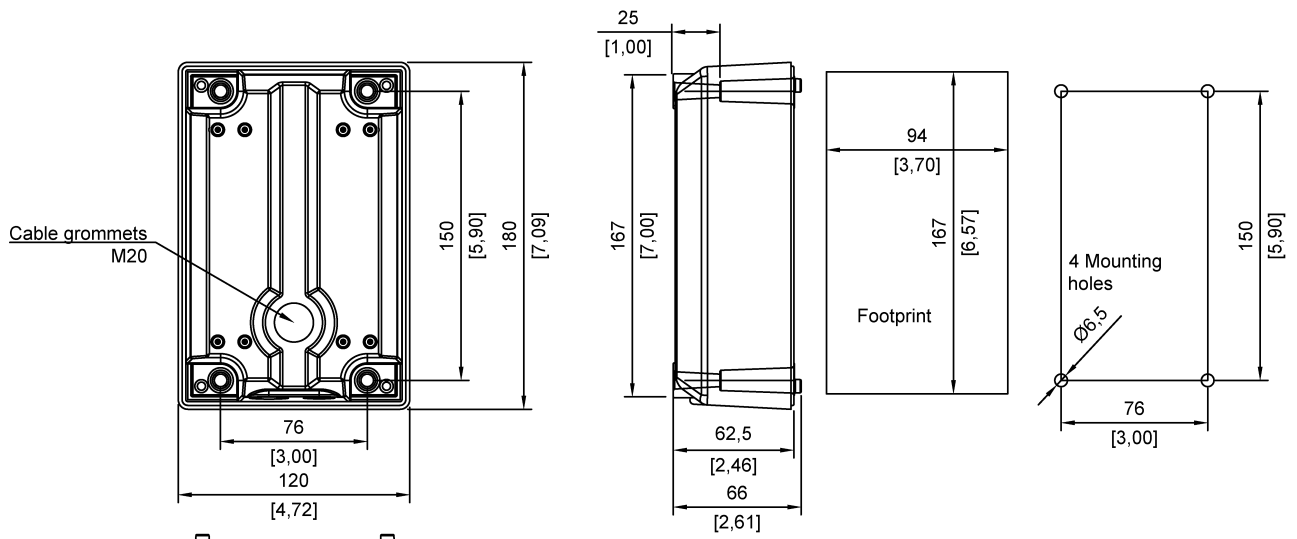

1008140010

TA-1

Turbine Compact Onwall Back Box

Back Box for on-wall mounting of all Turbine Compact Stations

 IP66  IK10

Description

Back Box for on-wall mounting of all Turbine Compact Stations

Technical Dimensions

Parts included in the package

Specifications

MECHANICAL

Size (WxHxD): 120 x 180 x 62mm

Wt: 0.8kg

Ingress protection rating

IP-66, tested according to EN 60529

Impact protection rating