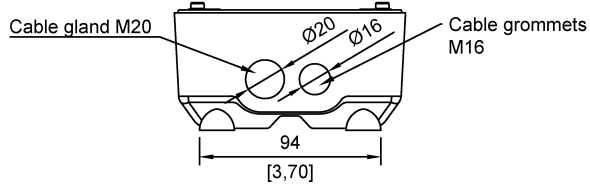

1008140010

TA-1

Turbine Compact Onwall Back Box

Back Box for on-wall mounting of all Turbine Compact Stations

 IP66  IK10

Description

Back Box for on-wall mounting of all Turbine Compact Stations

Technical Dimensions

Parts included in the package

Specifications

MECHANICAL

Size (WxHxD): 120 x 180 x 62mm

Wt: 0.8kg

Ingress protection rating

IP-66, tested according to EN 60529

Impact protection rating

IK 10, tested according to EN 62262

Material

Aluminum alloy - A413.0, AlSi12Fe, painted

Finish

Grey RAL 9007. Custom colors possible*

*Please contact our local sales office for details.

Used With

TCIS-1