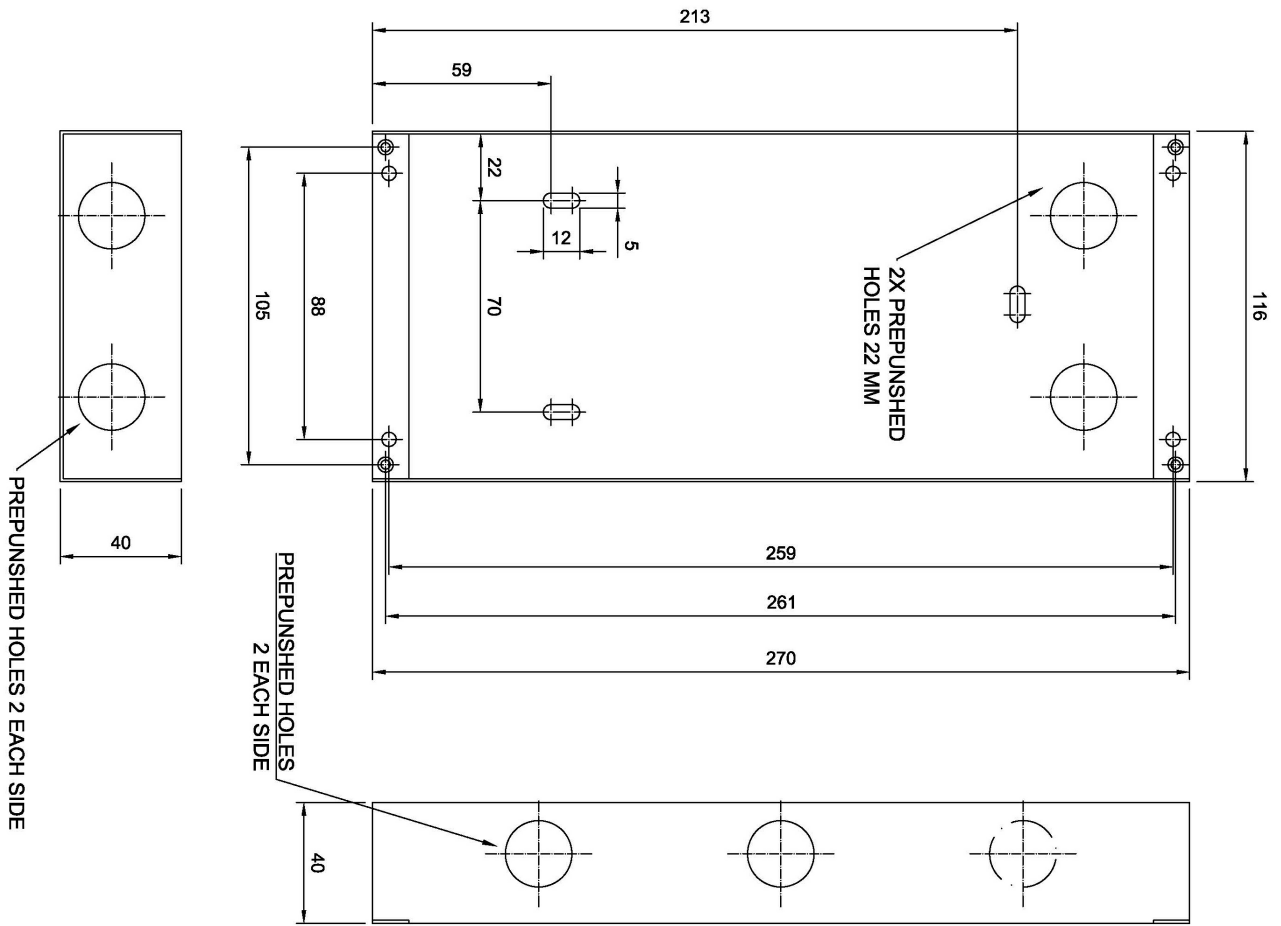

## Flush Mount Back Box

---

---

### Description

Flush mount back box for:

- ✓ 1008431000 - CRM-V-2 IP Flush Master Station
- ✓ 1008010100 - CRM-V-DAK48
- ✓ 1008415000 - IP Cleanroom Station

### Technical Dimensions

## GENERAL

Size (WxHxD) 116 x 270 x 40 mm

Weight 0.5 kg