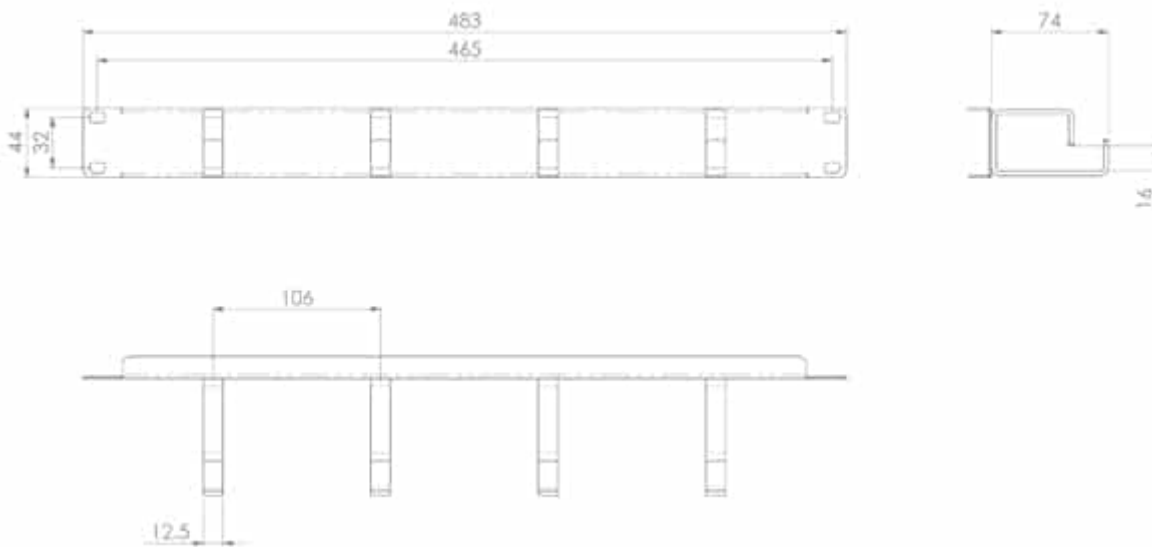

Specifications

ELEMENT	CHARACTERISTIC
Height (mm)	44
Width (mm)	483
Depth (mm)	88
Net weight (kg)	0.33
Number of cable rings 74mm	4
Material	Cold Rolled Steel
Material thickness (mm)	1.2
Colour	Black RAL 9004 or Grey RAL 7035
Operating temperature (°C)	-40 to +60
Designed in accordance with	TIA/EIA 568.C, ISO/IEC 11801, EN50173, IEC60304, IEC61754,
Materials Compliant to	RoHS, Reach/SVHC

Technical Drawing

Ordering Information

PART NUMBER	DESCRIPTION	LEGACY PART NUMBER
FXMBXXBXXX-01ZZ	1RU Cable Bar Black 9005 19" 4 Hoop Metal	1UCABLEBAR
FXMBXXDXXX-08ZZ	1RU Cable Bar Grey 7035 19" 4 Hoop Metal	1UCABLEBAR/G