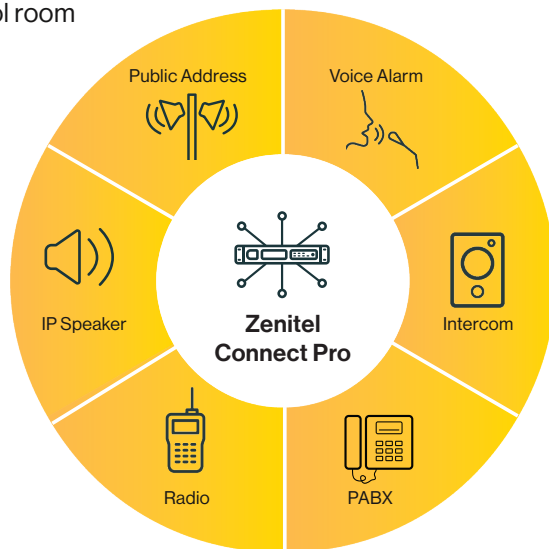

Interactive perimeter protection

IP speakers enhance perimeter security by adding an extra layer of protection. With audio interactivity, staff can pro-actively intervene using live warning messages during an incursion while maintaining a safe distance. Thanks to ONVIF compatibility, audio warnings can be triggered directly from a video management system, effectively deterring trespassers, loiterers, and other unwanted activities.

Streamline your operations

With built-in speaker-as-a-microphone technology, our IP speakers offer talk-back capabilities for staff on the move, while enabling push-to-talk functionality for control room operators. This allows operators to coordinate with the workforce through live speech, ensuring smooth daily operations.

ZENITEL IP SPEAKERS

Feature Highlights

One System, A Unified Voice

Our IP speakers, when combined with the Zenitel Connect Pro platform, offer truly unified communication possibilities, supporting a wide range of use cases, including public address, emergency notifications, security warnings, and background music.

By enabling seamless communication among security personnel, control room operators, and staff, IP speakers transform your reactive security systems into proactive and interactive solutions.

Innovative power design