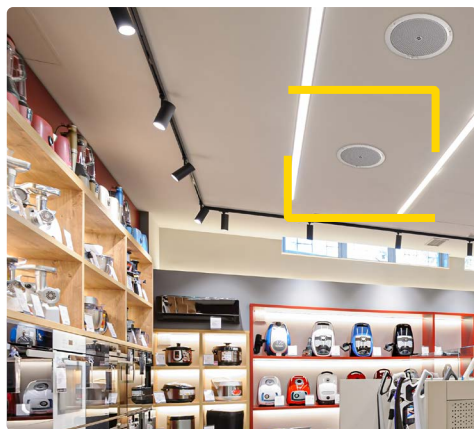

Streamline your operations

With built-in speaker-as-a-microphone technology, our IP speakers offer talk-back capabilities for staff on the move, while enabling push-to-talk functionality for control room operators. This allows operators to coordinate with the workforce through live speech, ensuring smooth daily operations.