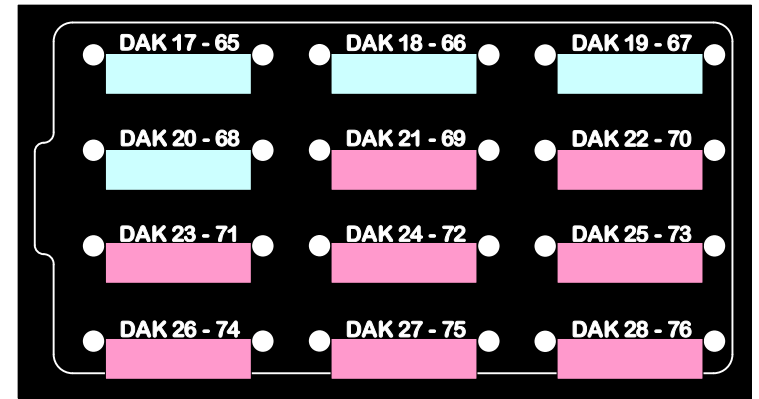

Station Dir. Nr : 101
Station Phy. Nr : 1

Station :	
DAK 1-10 :	
1:	>
2:	>
3:	>
4:	>
5:	>
6:	>
7:	>
8:	>
9:	>
10:	>

Station(1):		
DAK 1-10 :		
1:	DAK 1	
2:	DAK 2	
3:	DAK 3	
4:	DAK 4	
5:	DAK 5	102
6:	DAK 6	103
7:	DAK 7	104
8:	DAK 8	105
9:	DAK 9	106
10:	DAK 10	

Station(4):		
DAK 1-10 :		
1:	DAK 31	
2:	DAK 32	
3:	DAK 33	
4:	DAK 34	
5:	DAK 35	
6:	DAK 36	
7:	DAK 37	
8:	DAK 38	
9:	DAK 39	
10:	DAK 40	

Station(2):		
DAK 1-10 :		
1:	DAK 11	
2:	DAK 12	
3:	DAK 13	
4:	DAK 14	
5:	DAK 15	
6:	DAK 16	
7:	DAK 17	9535
8:	DAK 18	
9:	DAK 19	9538
10:	DAK 20	84

Station(5):		
DAK 1-10 :		
1:	DAK 41	9020
2:	DAK 42	9591
3:	DAK 43	
4:	DAK 44	
5:	DAK 45	
6:	DAK 46	
7:	DAK 47	
8:	DAK 48	
9:	DAK 49	
10:	DAK 50	

Station(3):		
DAK 1-10 :		
1:	DAK 21	9384
2:	DAK 22	
3:	DAK 23	9084
4:	DAK 24	9284
5:	DAK 25	
6:	DAK 26	
7:	DAK 27	
8:	DAK 28	
9:	DAK 29	
10:	DAK 30	

Station(6):		
DAK 1-10 :		
1:	DAK 51	
2:	DAK 52	

AlphaCom			
IP-DAK48 Label Template			
SIZE	Date :	Drawn by :	REV
A4	20/2/2010	PCA	A0
SCALE	1:1	SHEET	2 OF 2