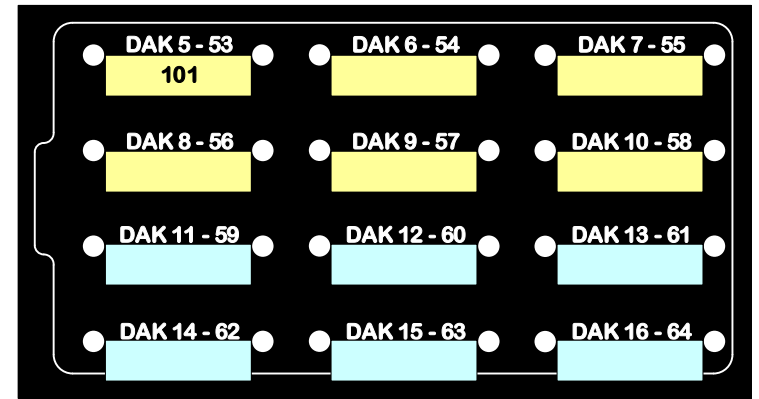

Station Dir. Nr : 101
Station Phy. Nr : 1

Station :	
DAK 1-10 :	
1:	>
2:	>
3:	>
4:	>
5:	>
6:	>
7:	>
8:	>
9:	>
10:	>

Station(1):		
DAK 1-10 :		
1:	DAK 1	
2:	DAK 2	
3:	DAK 3	
4:	DAK 4	
5:	DAK 5	102
6:	DAK 6	103
7:	DAK 7	104
8:	DAK 8	105
9:	DAK 9	106
10:	DAK 10	

Station(4):		
DAK 1-10 :		
1:	DAK 31	
2:	DAK 32	
3:	DAK 33	
4:	DAK 34	
5:	DAK 35	
6:	DAK 36	
7:	DAK 37	
8:	DAK 38	
9:	DAK 39	
10:	DAK 40	

Station(2):		
DAK 1-10 :		
1:	DAK 11	
2:	DAK 12	
3:	DAK 13	
4:	DAK 14	
5:	DAK 15	
6:	DAK 16	
7:	DAK 17	9535
8:	DAK 18	
9:	DAK 19	9538
10:	DAK 20	84

Station(5):		
DAK 1-10 :		
1:	DAK 41	9020
2:	DAK 42	9591
3:	DAK 43	
4:	DAK 44	
5:	DAK 45	
6:	DAK 46	
7:	DAK 47	
8:	DAK 48	
9:	DAK 49	
10:	DAK 50	

Station(3):		
DAK 1-10 :		
1:	DAK 21	9384
2:	DAK 22	
3:	DAK 23	9084
4:	DAK 24	9284
5:	DAK 25	
6:	DAK 26	
7:	DAK 27	
8:	DAK 28	
9:	DAK 29	
10:	DAK 30	

Station(6):		
DAK 1-10 :		
1:	DAK 51	
2:	DAK 52	

AlphaCom			
IP-DAK48 Label Template			
SIZE	Date :	Drawn by :	REV
A4	20/2/2010	PCA	A0
SCALE	1:1	SHEET	2 OF 2