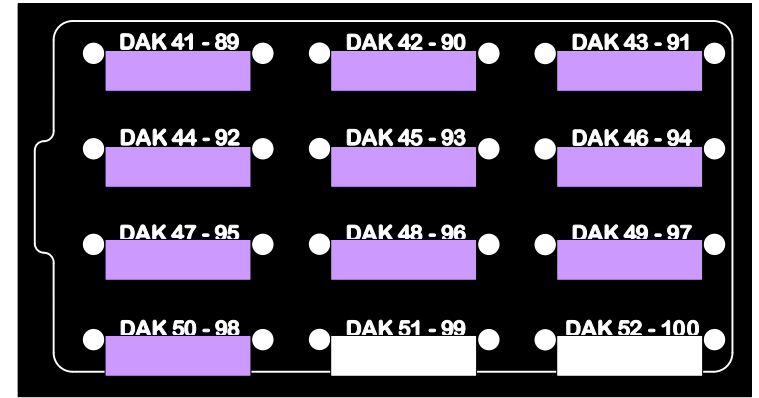

Station Dir. Nr : 101
Station Phy. Nr : 1

Station :	
DAK 1-10 :	
1:	>
2:	>
3:	>
4:	>
5:	>
6:	>
7:	>
8:	>
9:	>
10:	>

Station(1):		
DAK 1-10 :		
1:	DAK 1	
2:	DAK 2	
3:	DAK 3	
4:	DAK 4	
5:	DAK 5	102
6:	DAK 6	103
7:	DAK 7	104
8:	DAK 8	105
9:	DAK 9	106
10:	DAK 10	

Station(4):		
DAK 1-10 :		
1:	DAK 31	
2:	DAK 32	
3:	DAK 33	
4:	DAK 34	
5:	DAK 35	
6:	DAK 36	
7:	DAK 37	
8:	DAK 38	
9:	DAK 39	
10:	DAK 40	

Station(2):		
DAK 1-10 :		
1:	DAK 11	
2:	DAK 12	
3:	DAK 13	
4:	DAK 14	
5:	DAK 15	
6:	DAK 16	
7:	DAK 17	9535
8:	DAK 18	
9:	DAK 19	9538
10:	DAK 20	84

Station(5):		
DAK 1-10 :		
1:	DAK 41	9020
2:	DAK 42	9591
3:	DAK 43	
4:	DAK 44	
5:	DAK 45	
6:	DAK 46	
7:	DAK 47	
8:	DAK 48	
9:	DAK 49	
10:	DAK 50	

Station(3):		
DAK 1-10 :		
1:	DAK 21	9384
2:	DAK 22	
3:	DAK 23	9084
4:	DAK 24	9284
5:	DAK 25	
6:	DAK 26	
7:	DAK 27	
8:	DAK 28	
9:	DAK 29	
10:	DAK 30	

Station(6):		
DAK 1-10 :		
1:	DAK 51	
2:	DAK 52	

AlphaCom			
IP-DAK48 Label Template			
SIZE	Date :	Drawn by :	REV
A4	20/2/2010	PCA	A0
SCALE	1:1	SHEET	2 OF 2