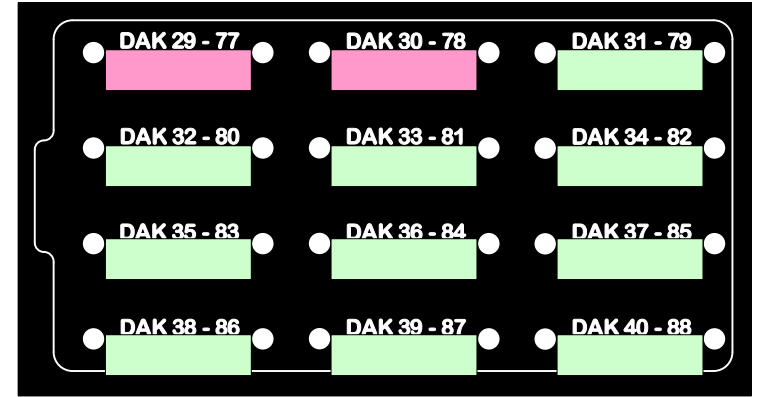

Station Dir. Nr : 101
Station Phy. Nr : 1

Station :	
DAK 1-10 :	
1:	>
2:	>
3:	>
4:	>
5:	>
6:	>
7:	>
8:	>
9:	>
10:	>

Station(1):		
DAK 1-10 :		
1:	DAK 1	
2:	DAK 2	
3:	DAK 3	
4:	DAK 4	
5:	DAK 5	102
6:	DAK 6	103
7:	DAK 7	104
8:	DAK 8	105
9:	DAK 9	106
10:	DAK 10	

Station(4):		
DAK 1-10 :		
1:	DAK 31	
2:	DAK 32	
3:	DAK 33	
4:	DAK 34	
5:	DAK 35	
6:	DAK 36	
7:	DAK 37	
8:	DAK 38	
9:	DAK 39	
10:	DAK 40	

Station(2):		
DAK 1-10 :		
1:	DAK 11	
2:	DAK 12	
3:	DAK 13	
4:	DAK 14	
5:	DAK 15	
6:	DAK 16	
7:	DAK 17	9535
8:	DAK 18	
9:	DAK 19	9538
10:	DAK 20	84

Station(5):		
DAK 1-10 :		
1:	DAK 41	9020
2:	DAK 42	9591
3:	DAK 43	
4:	DAK 44	
5:	DAK 45	
6:	DAK 46	
7:	DAK 47	
8:	DAK 48	
9:	DAK 49	
10:	DAK 50	

Station(3):		
DAK 1-10 :		
1:	DAK 21	9384
2:	DAK 22	
3:	DAK 23	9084
4:	DAK 24	9284
5:	DAK 25	
6:	DAK 26	
7:	DAK 27	
8:	DAK 28	
9:	DAK 29	
10:	DAK 30	

Station(6):		
DAK 1-10 :		
1:	DAK 51	
2:	DAK 52	

AlphaCom			
IP-DAK48 Label Template			
SIZE	Date :	Drawn by :	REV
A4	20/2/2010	PCA	A0
SCALE	1:1	SHEET	2 OF 2